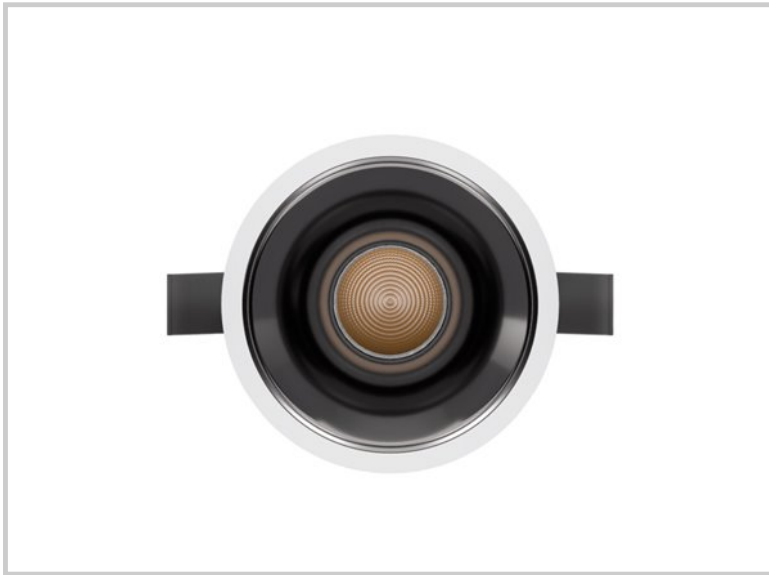

Reference: D41079

Kulo A 8W D41079

Diameter (mm)	Ø82
Embedding diameter (mm)	Ø75
Embedding depth (mm)	105
System power (W)	8W
Luminous flow (lm)	780lm
Voltage	220 - 240V AC 50/60Hz
Degree of protection	IP65 partie visible IP44 encastré
Luminaire life (h)	50'000
Driver lifetime (h)	50'000
Beam angle	18°
Finishing	White
Light source	Direct
UGR	<13
MacAdam	<3
IRC	>90
Fixation	Encastré
CDL type	Direct
Protection class	Classe II
Matter	Aluminium moulé sous pression
Warranty	5 years
Color temperature	5000K
Light regulation	Dali
Operating temperature	-20 +40°C
Orientation	Non
Efficiency	98lm/W
Reflector	Nickelé noir