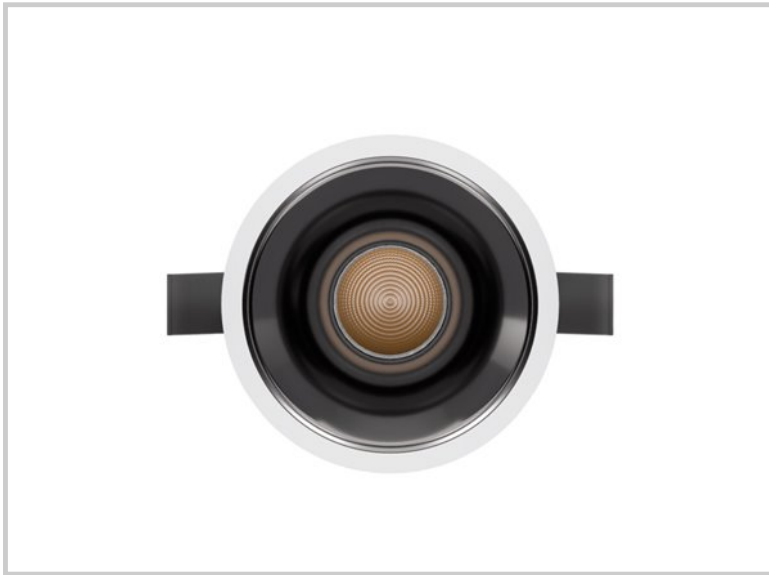

Reference: D41096

Kulo A 8W D41096

Diameter (mm)	Ø82
Embedding diameter (mm)	Ø75
Embedding depth (mm)	105
System power (W)	8W
Luminous flow (lm)	780lm
Voltage	220 - 240V AC 50/60Hz
Degree of protection	IP65 partie visible IP44 encastré
Luminaire life (h)	50'000
Driver lifetime (h)	50'000
Beam angle	25°
Finishing	White
Light source	Direct
UGR	<13
MacAdam	<3
IRC	>90
Fixation	Encastré
CDL type	Direct
Protection class	Classe II
Matter	Aluminium moulé sous pression
Warranty	5 years
Color temperature	3000K
Light regulation	Dali
Operating temperature	-20 +40°C
Orientation	Non
Efficiency	98lm/W
Reflector	Blanc mat