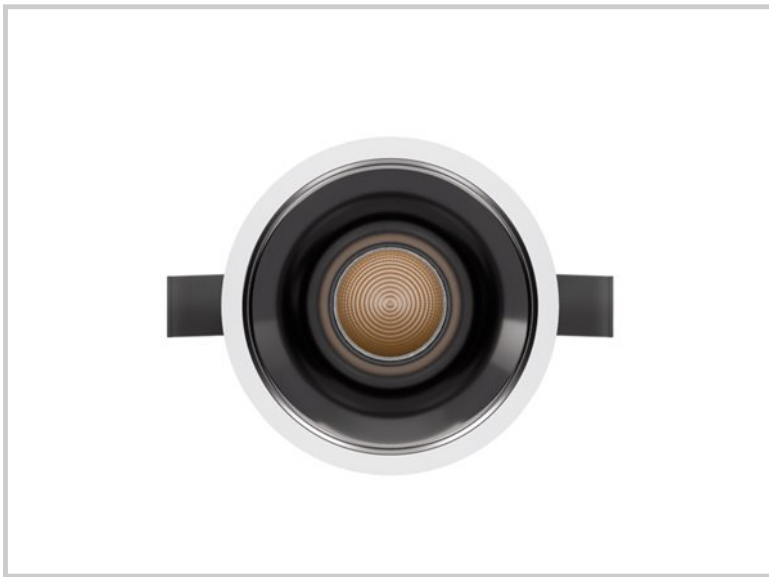

Reference: D41116

Kulo A 8W D41116

Diameter (mm)	Ø82
Embedding diameter (mm)	Ø75
Embedding depth (mm)	105
System power (W)	8W
Luminous flow (lm)	780lm
Voltage	220 - 240V AC 50/60Hz
Degree of protection	IP65 partie visible IP44 encastré
Luminaire life (h)	50'000
Driver lifetime (h)	50'000
Beam angle	25°
Finishing	White
Light source	Direct
UGR	<13
MacAdam	<3
IRC	>90
Fixation	Encastré
CDL type	Direct
Protection class	Classe II
Matter	Aluminium moulé sous pression
Warranty	5 years
Color temperature	5000K
Light regulation	Dali
Operating temperature	-20 +40°C
Orientation	Non
Efficiency	98lm/W
Reflector	Blanc mat