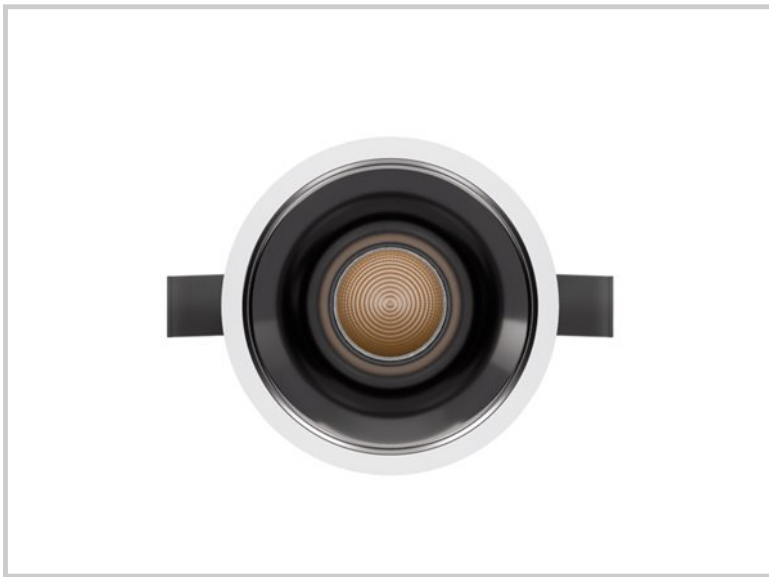

Reference: D41136

Kulo A 8W D41136

Diameter (mm)	Ø82
Embedding diameter (mm)	Ø75
Embedding depth (mm)	105
System power (W)	8W
Luminous flow (lm)	780lm
Voltage	220 - 240V AC 50/60Hz
Degree of protection	IP65 partie visible IP44 encastré
Luminaire life (h)	50'000
Driver lifetime (h)	50'000
Beam angle	38°
Finishing	White
Light source	Direct
UGR	<13
MacAdam	<3
IRC	>90
Fixation	Encastré
CDL type	Direct
Protection class	Classe II
Matter	Aluminium moulé sous pression
Warranty	5 years
Color temperature	3000K
Light regulation	Dali
Operating temperature	-20 +40°C
Orientation	Non
Efficiency	98lm/W
Reflector	Blanc mat