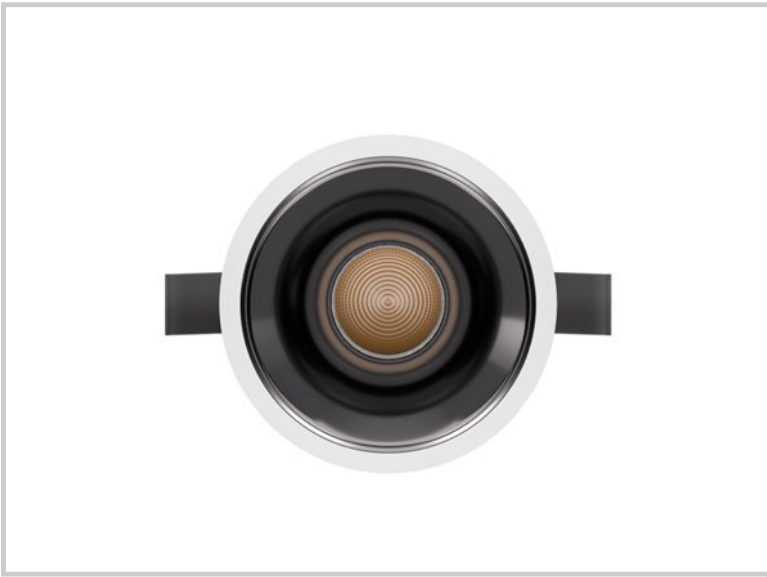

Reference: D41151

Kulo A 8W D41151

Diameter (mm)	Ø82
Embedding diameter (mm)	Ø75
Embedding depth (mm)	105
System power (W)	8W
Luminous flow (lm)	780lm
Voltage	220 - 240V AC 50/60Hz
Degree of protection	IP65 partie visible IP44 encastré
Luminaire life (h)	50'000
Driver lifetime (h)	50'000
Beam angle	38°
Finishing	White
Light source	Direct
UGR	<13
MacAdam	<3
IRC	>90
Fixation	Encastré
CDL type	Direct
Protection class	Classe II
Matter	Aluminium moulé sous pression
Warranty	5 years
Color temperature	5000K
Light regulation	On / Off
Operating temperature	-20 +40°C
Orientation	Non
Efficiency	98lm/W
Reflector	Blanc mat