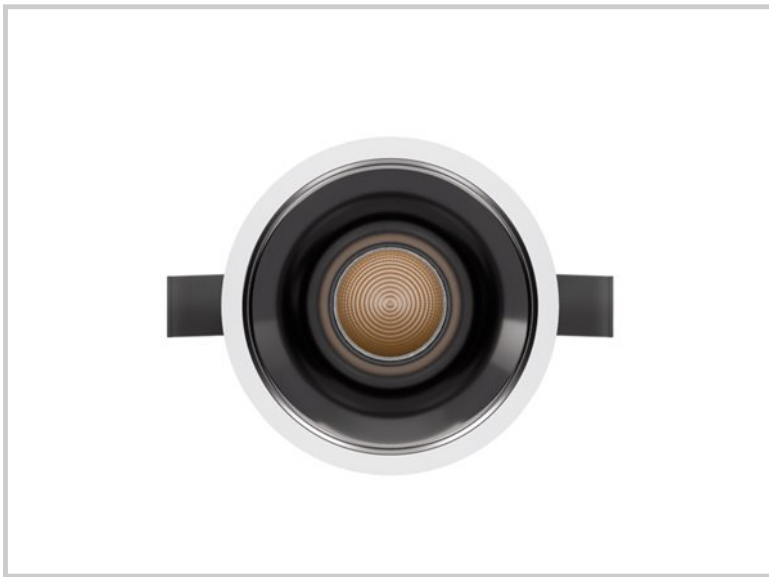

Reference: D41171

Kulo A 8W D41171

Diameter (mm)	Ø82
Embedding diameter (mm)	Ø75
Embedding depth (mm)	105
System power (W)	8W
Luminous flow (lm)	780lm
Voltage	220 - 240V AC 50/60Hz
Degree of protection	IP65 partie visible IP44 encastré
Luminaire life (h)	50'000
Driver lifetime (h)	50'000
Beam angle	50°
Finishing	White
Light source	Direct
UGR	<13
MacAdam	<3
IRC	>90
Fixation	Encastré
CDL type	Direct
Protection class	Classe II
Matter	Aluminium moulé sous pression
Warranty	5 years
Color temperature	3000K
Light regulation	On / Off
Operating temperature	-20 +40°C
Orientation	Non
Efficiency	98lm/W
Reflector	Blanc mat