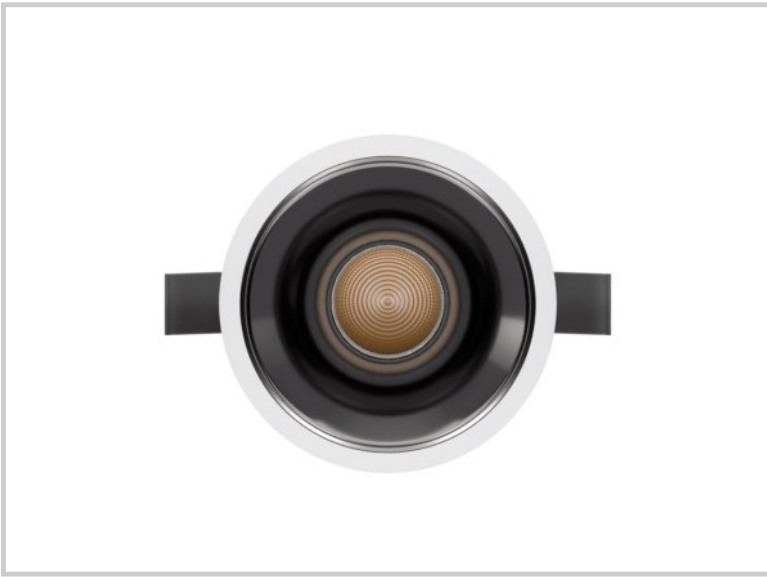

Reference: D41197

Kulo A 8W D41197

Diameter (mm)	Ø82
Embedding diameter (mm)	Ø75
Embedding depth (mm)	105
System power (W)	8W
Luminous flow (lm)	780lm
Voltage	220 - 240V AC 50/60Hz
Degree of protection	IP65 partie visible IP44 encastré
Luminaire life (h)	50'000
Driver lifetime (h)	50'000
Beam angle	50°
Finishing	White
Light source	Direct
UGR	<13
MacAdam	<3
IRC	>90
Fixation	Encastré
CDL type	Direct
Protection class	Classe II
Matter	Aluminium moulé sous pression
Warranty	5 years
Color temperature	5000K
Light regulation	Dali
Operating temperature	-20 +40°C
Orientation	Non
Efficiency	98lm/W
Reflector	Or brillant