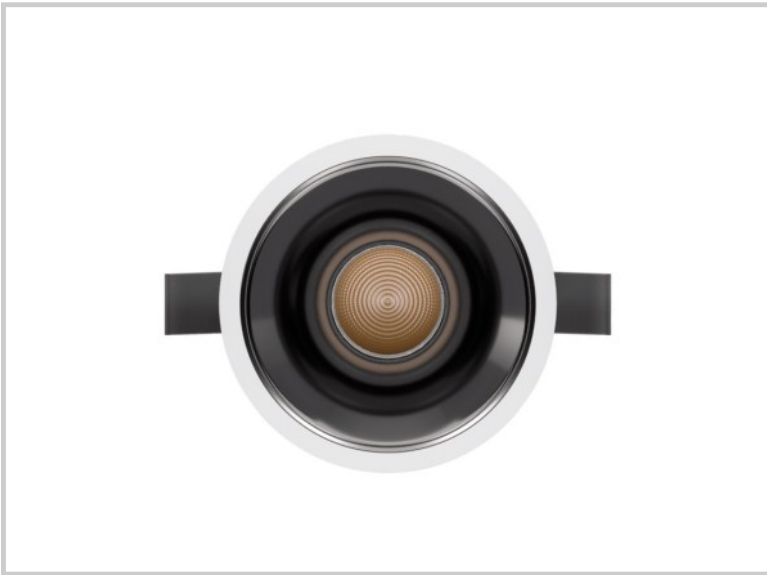

Reference: D41205

Kulo A 8W D41205

Diameter (mm)	Ø82
Embedding diameter (mm)	Ø75
Embedding depth (mm)	105
System power (W)	8W
Luminous flow (lm)	780lm
Voltage	220 - 240V AC 50/60Hz
Degree of protection	IP65 partie visible IP44 encastré
Luminaire life (h)	50'000
Driver lifetime (h)	50'000
Beam angle	Lèche mur asymétrique
Finishing	White
Light source	Direct
UGR	<13
MacAdam	<3
IRC	>90
Fixation	Encastré
CDL type	Direct
Protection class	Classe II
Matter	Aluminium moulé sous pression
Warranty	5 years
Color temperature	2700K
Light regulation	Dali
Operating temperature	-20 +40°C
Orientation	Non
Efficiency	98lm/W
Reflector	Argent brillant