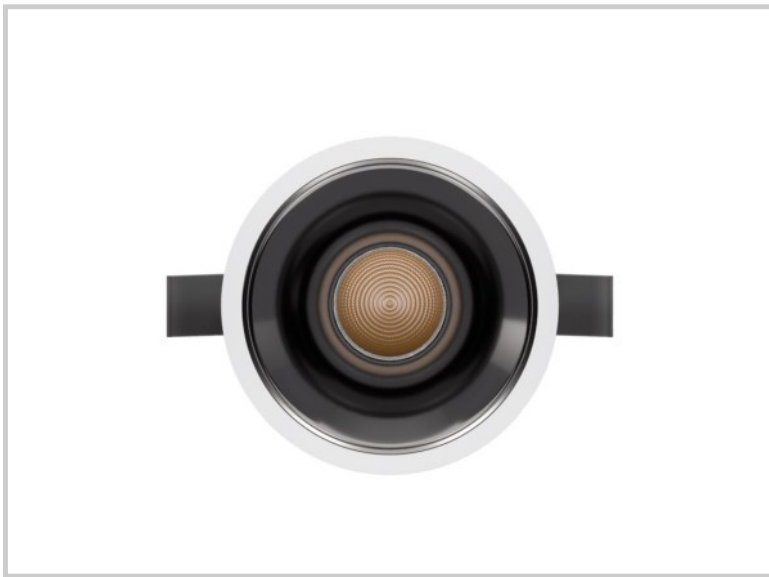

Reference: D41226

Kulo A 8W D41226

Diameter (mm)	Ø82
Embedding diameter (mm)	Ø75
Embedding depth (mm)	105
System power (W)	8W
Luminous flow (lm)	780lm
Voltage	220 - 240V AC 50/60Hz
Degree of protection	IP65 partie visible IP44 encastré
Luminaire life (h)	50'000
Driver lifetime (h)	50'000
Beam angle	Lèche mur asymetrique
Finishing	White
Light source	Direct
UGR	<13
MacAdam	<3
IRC	>90
Fixation	Encastré
CDL type	Direct
Protection class	Classe II
Matter	Aluminium moulé sous pression
Warranty	5 years
Color temperature	4000K
Light regulation	Dali
Operating temperature	-20 +40°C
Orientation	Non
Efficiency	98lm/W
Reflector	Blanc mat