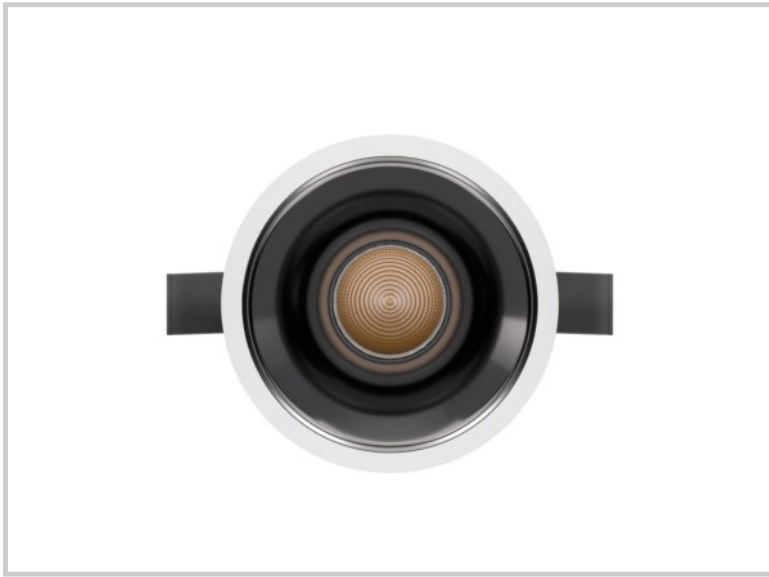

Reference: D41253

Kulo A 12W D41253

Diameter (mm)	Ø82
Embedding diameter (mm)	Ø75
Embedding depth (mm)	105
System power (W)	12W
Luminous flow (lm)	1150lm
Voltage	220 - 240V AC 50/60Hz
Degree of protection	IP65 partie visible IP44 encastré
Luminaire life (h)	50'000
Driver lifetime (h)	50'000
Beam angle	18°
Finishing	White
Light source	Direct
UGR	<13
MacAdam	<3
IRC	>90
Fixation	Encastré
CDL type	Direct
Protection class	Classe II
Matter	Aluminium moulé sous pression
Warranty	5 years
Color temperature	3000K
Light regulation	On / Off
Operating temperature	-20 +40°C
Orientation	Non
Efficiency	95lm/W
Reflector	Noir mat