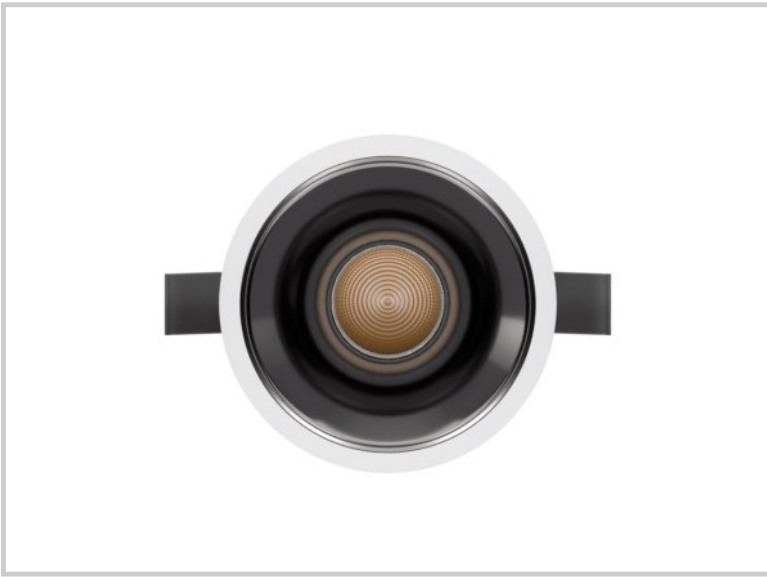

Reference: D41258

Kulo A 12W D41258

Diameter (mm)	Ø82
Embedding diameter (mm)	Ø75
Embedding depth (mm)	105
System power (W)	12W
Luminous flow (lm)	1150lm
Voltage	220 - 240V AC 50/60Hz
Degree of protection	IP65 partie visible IP44 encastré
Luminaire life (h)	50'000
Driver lifetime (h)	50'000
Beam angle	18°
Finishing	White
Light source	Direct
UGR	<13
MacAdam	<3
IRC	>90
Fixation	Encastré
CDL type	Direct
Protection class	Classe II
Matter	Aluminium moulé sous pression
Warranty	5 years
Color temperature	3000K
Light regulation	Dali
Operating temperature	-20 +40°C
Orientation	Non
Efficiency	95lm/W
Reflector	Noir mat