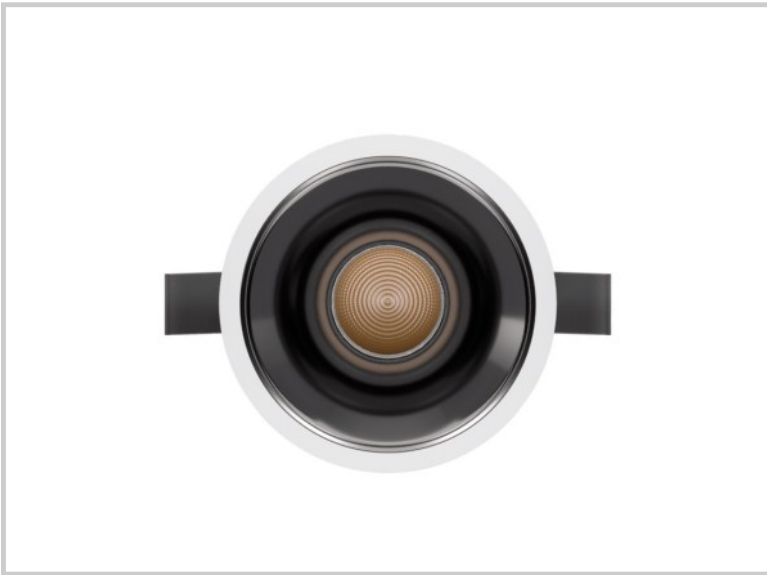

Reference: D41274

Kulo A 12W D41274

Diameter (mm)	Ø82
Embedding diameter (mm)	Ø75
Embedding depth (mm)	105
System power (W)	12W
Luminous flow (lm)	1150lm
Voltage	220 - 240V AC 50/60Hz
Degree of protection	IP65 partie visible IP44 encastré
Luminaire life (h)	50'000
Driver lifetime (h)	50'000
Beam angle	18°
Finishing	White
Light source	Direct
UGR	<13
MacAdam	<3
IRC	>90
Fixation	Encastré
CDL type	Direct
Protection class	Classe II
Matter	Aluminium moulé sous pression
Warranty	5 years
Color temperature	5000K
Light regulation	On / Off
Operating temperature	-20 +40°C
Orientation	Non
Efficiency	95lm/W
Reflector	Nickelé noir