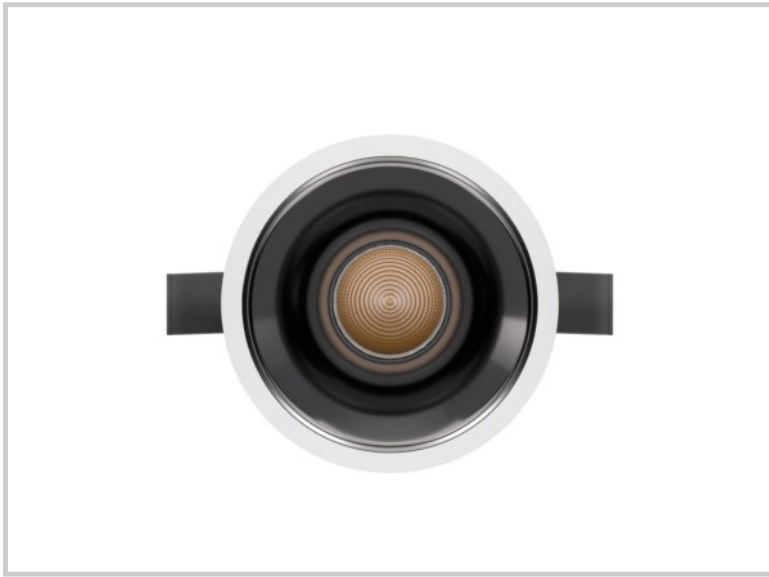

Reference: D41333

Kulo A 12W D41333

Diameter (mm)	Ø82
Embedding diameter (mm)	Ø75
Embedding depth (mm)	105
System power (W)	12W
Luminous flow (lm)	1150lm
Voltage	220 - 240V AC 50/60Hz
Degree of protection	IP65 partie visible IP44 encastré
Luminaire life (h)	50'000
Driver lifetime (h)	50'000
Beam angle	38°
Finishing	White
Light source	Direct
UGR	<13
MacAdam	<3
IRC	>90
Fixation	Encastré
CDL type	Direct
Protection class	Classe II
Matter	Aluminium moulé sous pression
Warranty	5 years
Color temperature	3000K
Light regulation	On / Off
Operating temperature	-20 +40°C
Orientation	Non
Efficiency	95lm/W
Reflector	Noir mat