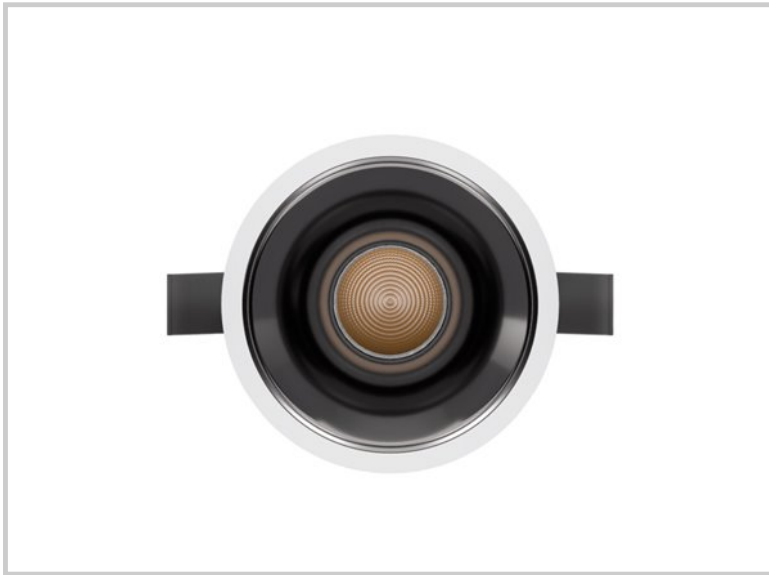

Reference: D41368

Kulo A 12W D41368

Diameter (mm)	Ø82
Embedding diameter (mm)	Ø75
Embedding depth (mm)	105
System power (W)	12W
Luminous flow (lm)	1150lm
Voltage	220 - 240V AC 50/60Hz
Degree of protection	IP65 partie visible IP44 encastré
Luminaire life (h)	50'000
Driver lifetime (h)	50'000
Beam angle	50°
Finishing	White
Light source	Direct
UGR	<13
MacAdam	<3
IRC	>90
Fixation	Encastré
CDL type	Direct
Protection class	Classe II
Matter	Aluminium moulé sous pression
Warranty	5 years
Color temperature	2700K
Light regulation	Dali
Operating temperature	-20 +40°C
Orientation	Non
Efficiency	95lm/W
Reflector	Noir mat