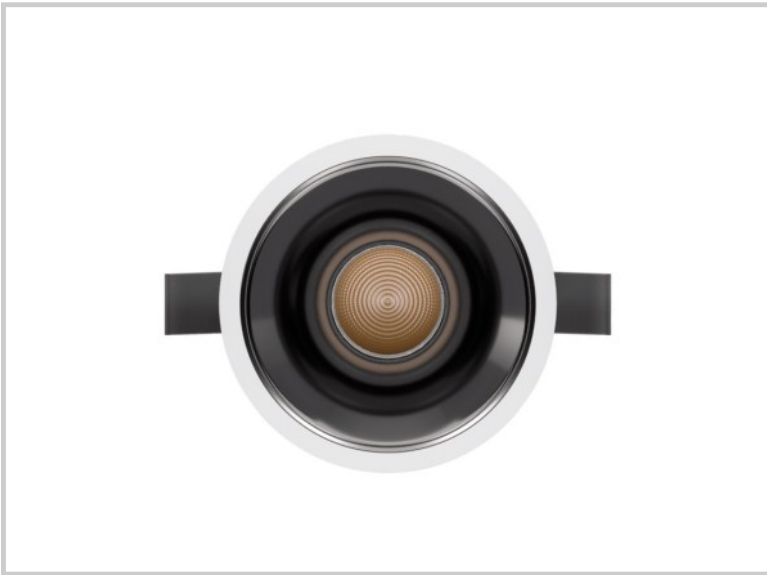

Reference: D41426

Kulo A 12W D41426

Diameter (mm)	Ø82
Embedding diameter (mm)	Ø75
Embedding depth (mm)	105
System power (W)	12W
Luminous flow (lm)	1150lm
Voltage	220 - 240V AC 50/60Hz
Degree of protection	IP65 partie visible IP44 encastré
Luminaire life (h)	50'000
Driver lifetime (h)	50'000
Beam angle	Lèche mur asymetrique
Finishing	White
Light source	Direct
UGR	<13
MacAdam	<3
IRC	>90
Fixation	Encastré
CDL type	Direct
Protection class	Classe II
Matter	Aluminium moulé sous pression
Warranty	5 years
Color temperature	4000K
Light regulation	Dali
Operating temperature	-20 +40°C
Orientation	Non
Efficiency	95lm/W
Reflector	Blanc mat