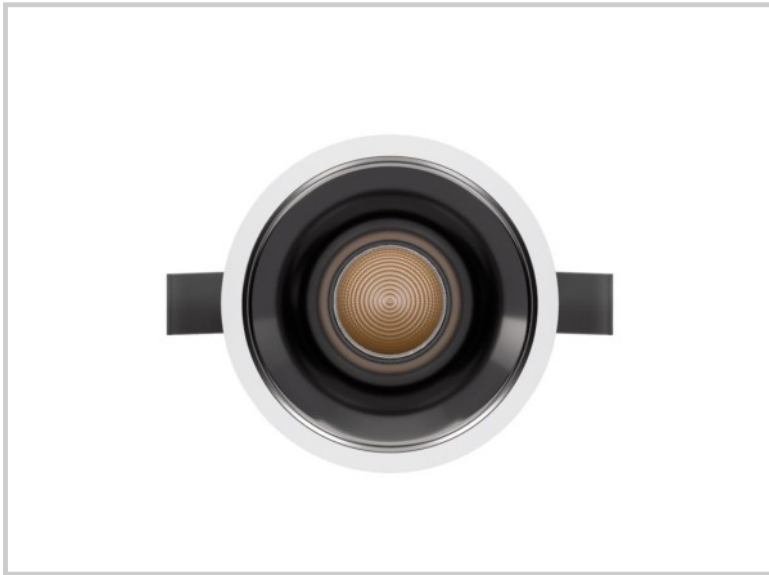

Reference: D41451

Kulo A 15W D41451

Diameter (mm)	Ø82
Embedding diameter (mm)	Ø75
Embedding depth (mm)	105
System power (W)	15W
Luminous flow (lm)	1250lm
Voltage	220 - 240V AC 50/60Hz
Degree of protection	IP65 partie visible IP44 encastré
Luminaire life (h)	50'000
Driver lifetime (h)	50'000
Beam angle	18°
Finishing	White
Light source	Direct
UGR	<13
MacAdam	<3
IRC	>90
Fixation	Encastré
CDL type	Direct
Protection class	Classe II
Matter	Aluminium moulé sous pression
Warranty	5 years
Color temperature	3000K
Light regulation	On / Off
Operating temperature	-20 +40°C
Orientation	Non
Efficiency	83lm/W
Reflector	Blanc mat