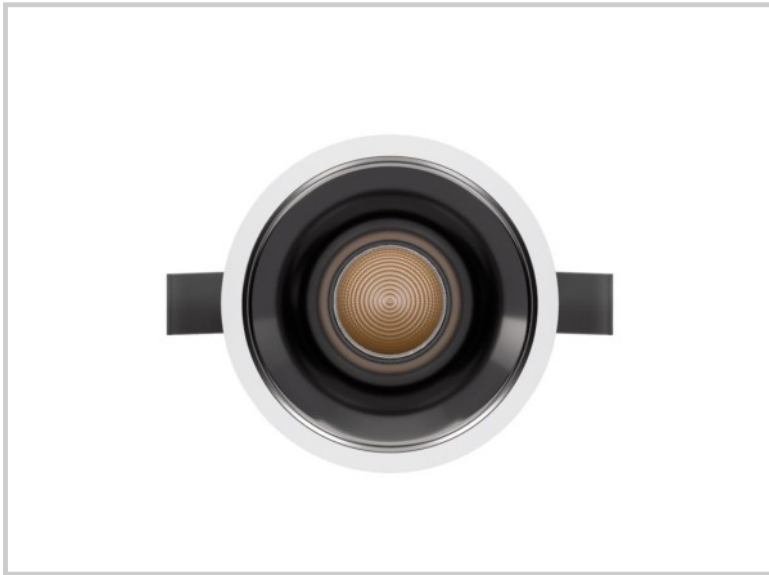

Reference: D41463

Kulo A 15W D41463

Diameter (mm)	Ø82
Embedding diameter (mm)	Ø75
Embedding depth (mm)	105
System power (W)	15W
Luminous flow (lm)	1250lm
Voltage	220 - 240V AC 50/60Hz
Degree of protection	IP65 partie visible IP44 encastré
Luminaire life (h)	50'000
Driver lifetime (h)	50'000
Beam angle	18°
Finishing	White
Light source	Direct
UGR	<13
MacAdam	<3
IRC	>90
Fixation	Encastré
CDL type	Direct
Protection class	Classe II
Matter	Aluminium moulé sous pression
Warranty	5 years
Color temperature	4000K
Light regulation	On / Off
Operating temperature	-20 +40°C
Orientation	Non
Efficiency	83lm/W
Reflector	Noir mat