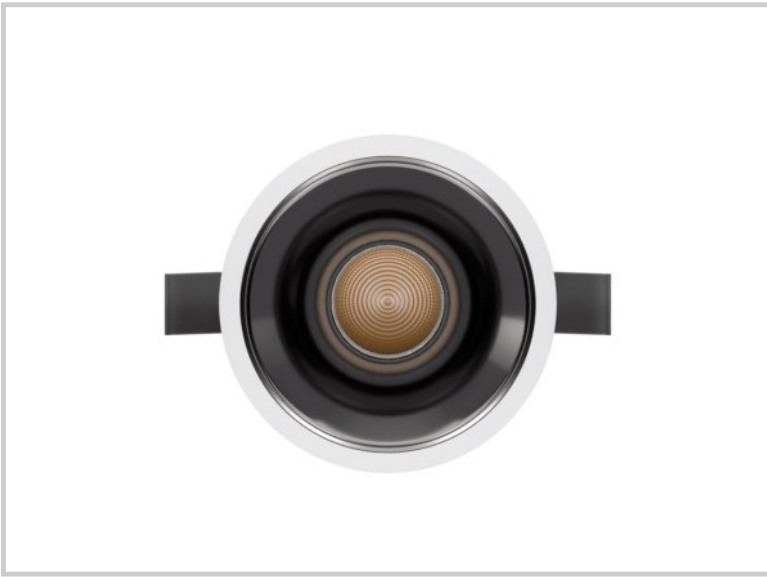

Reference: D41468

Kulo A 15W D41468

Diameter (mm)	Ø82
Embedding diameter (mm)	Ø75
Embedding depth (mm)	105
System power (W)	15W
Luminous flow (lm)	1250lm
Voltage	220 - 240V AC 50/60Hz
Degree of protection	IP65 partie visible IP44 encastré
Luminaire life (h)	50'000
Driver lifetime (h)	50'000
Beam angle	18°
Finishing	White
Light source	Direct
UGR	<13
MacAdam	<3
IRC	>90
Fixation	Encastré
CDL type	Direct
Protection class	Classe II
Matter	Aluminium moulé sous pression
Warranty	5 years
Color temperature	4000K
Light regulation	Dali
Operating temperature	-20 +40°C
Orientation	Non
Efficiency	83lm/W
Reflector	Noir mat