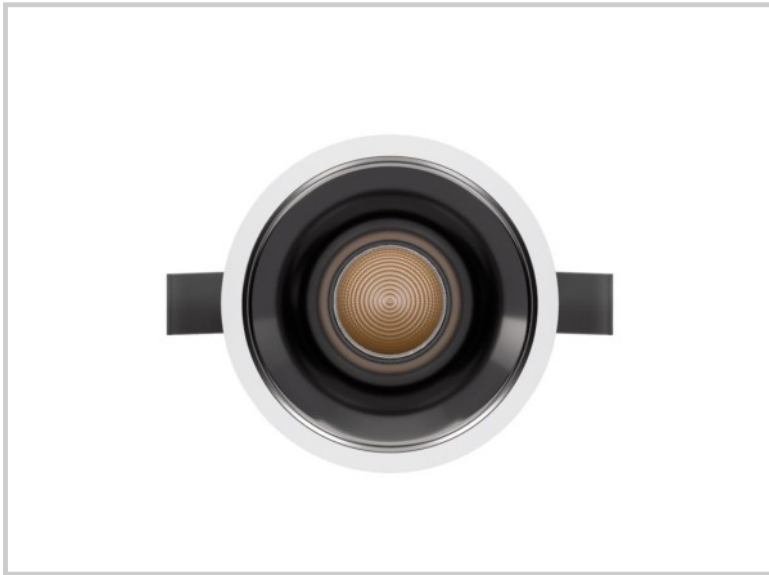

Reference: D41500

Kulo A 15W D41500

Diameter (mm)	Ø82
Embedding diameter (mm)	Ø75
Embedding depth (mm)	105
System power (W)	15W
Luminous flow (lm)	1250lm
Voltage	220 - 240V AC 50/60Hz
Degree of protection	IP65 partie visible IP44 encastré
Luminaire life (h)	50'000
Driver lifetime (h)	50'000
Beam angle	25°
Finishing	White
Light source	Direct
UGR	<13
MacAdam	<3
IRC	>90
Fixation	Encastré
CDL type	Direct
Protection class	Classe II
Matter	Aluminium moulé sous pression
Warranty	5 years
Color temperature	4000K
Light regulation	On / Off
Operating temperature	-20 +40°C
Orientation	Non
Efficiency	83lm/W
Reflector	Argent brillant