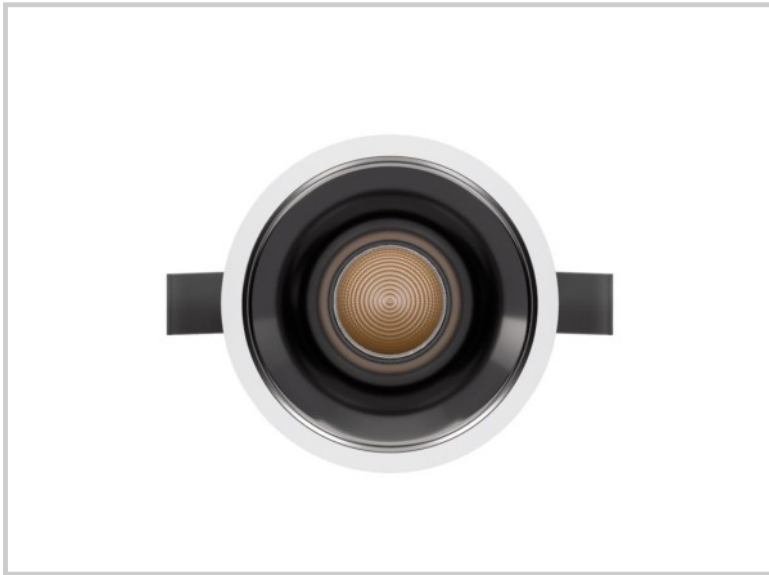

Reference: D41544

Kulo A 15W D41544

Diameter (mm)	Ø82
Embedding diameter (mm)	Ø75
Embedding depth (mm)	105
System power (W)	15W
Luminous flow (lm)	1250lm
Voltage	220 - 240V AC 50/60Hz
Degree of protection	IP65 partie visible IP44 encastré
Luminaire life (h)	50'000
Driver lifetime (h)	50'000
Beam angle	38°
Finishing	White
Light source	Direct
UGR	<13
MacAdam	<3
IRC	>90
Fixation	Encastré
CDL type	Direct
Protection class	Classe II
Matter	Aluminium moulé sous pression
Warranty	5 years
Color temperature	4000K
Light regulation	On / Off
Operating temperature	-20 +40°C
Orientation	Non
Efficiency	83lm/W
Reflector	Nickelé noir