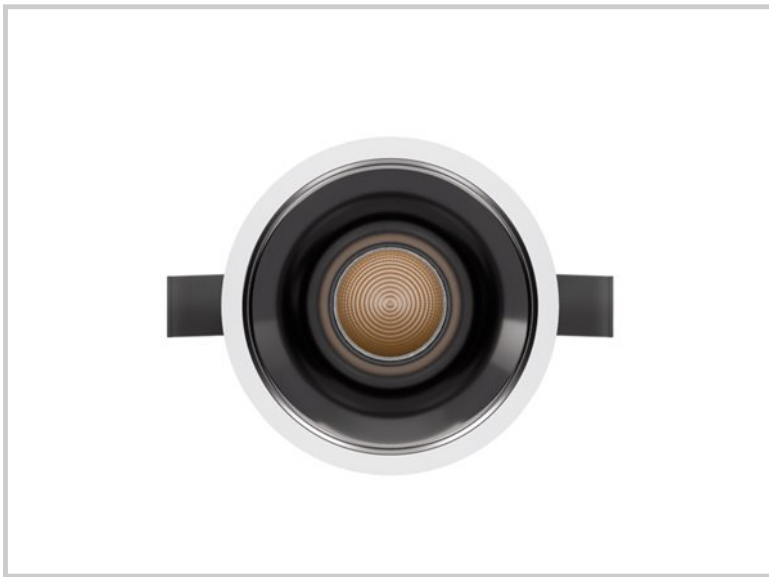

Reference: D41586

Kulo A 15W D41586

Diameter (mm)	Ø82
Embedding diameter (mm)	Ø75
Embedding depth (mm)	105
System power (W)	15W
Luminous flow (lm)	1250lm
Voltage	220 - 240V AC 50/60Hz
Degree of protection	IP65 partie visible IP44 encastré
Luminaire life (h)	50'000
Driver lifetime (h)	50'000
Beam angle	50°
Finishing	White
Light source	Direct
UGR	<13
MacAdam	<3
IRC	>90
Fixation	Encastré
CDL type	Direct
Protection class	Classe II
Matter	Aluminium moulé sous pression
Warranty	5 years
Color temperature	4000K
Light regulation	Dali
Operating temperature	-20 +40°C
Orientation	Non
Efficiency	83lm/W
Reflector	Blanc mat