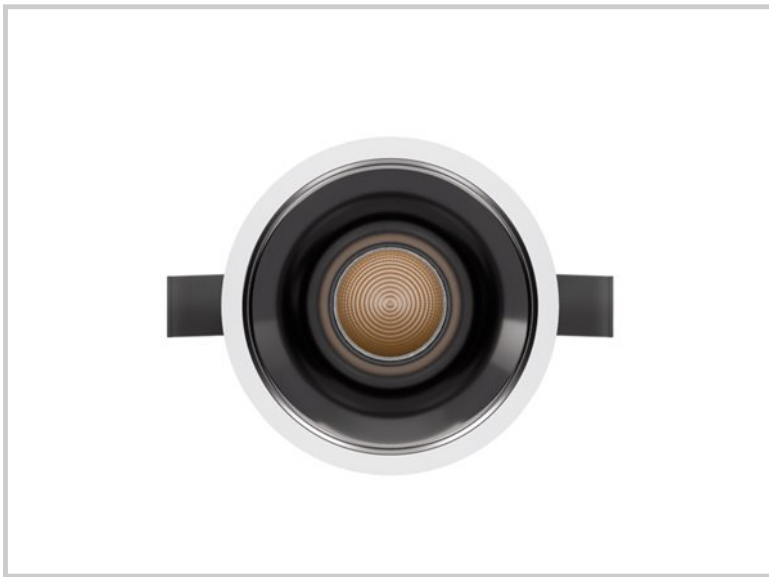

Reference: D41602

Kulo A 15W D41602

Diameter (mm)	Ø82
Embedding diameter (mm)	Ø75
Embedding depth (mm)	105
System power (W)	15W
Luminous flow (lm)	1250lm
Voltage	220 - 240V AC 50/60Hz
Degree of protection	IP65 partie visible IP44 encastré
Luminaire life (h)	50'000
Driver lifetime (h)	50'000
Beam angle	Lèche mur asymetrique
Finishing	White
Light source	Direct
UGR	<13
MacAdam	<3
IRC	>90
Fixation	Encastré
CDL type	Direct
Protection class	Classe II
Matter	Aluminium moulé sous pression
Warranty	5 years
Color temperature	2700K
Light regulation	On / Off
Operating temperature	-20 +40°C
Orientation	Non
Efficiency	83lm/W
Reflector	Or brillant