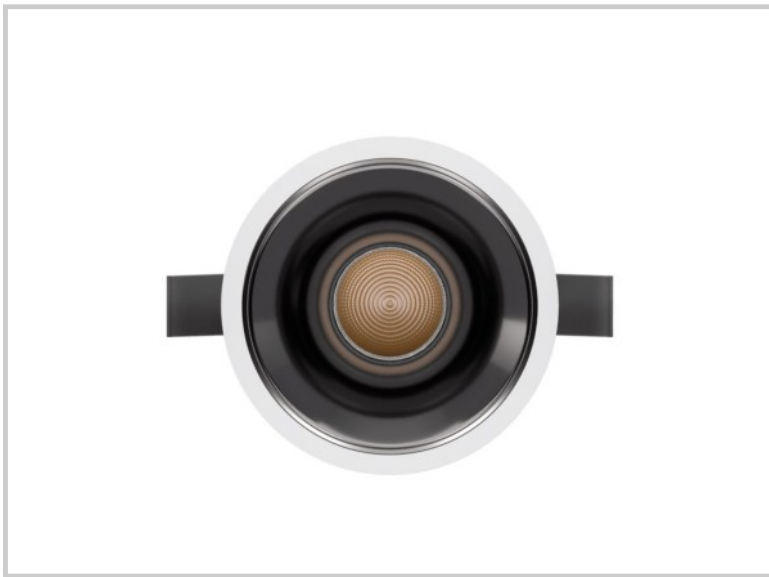

Reference: D41606

Kulo A 15W D41606

Diameter (mm)	Ø82
Embedding diameter (mm)	Ø75
Embedding depth (mm)	105
System power (W)	15W
Luminous flow (lm)	1250lm
Voltage	220 - 240V AC 50/60Hz
Degree of protection	IP65 partie visible IP44 encastré
Luminaire life (h)	50'000
Driver lifetime (h)	50'000
Beam angle	Lèche mur asymetrique
Finishing	White
Light source	Direct
UGR	<13
MacAdam	<3
IRC	>90
Fixation	Encastré
CDL type	Direct
Protection class	Classe II
Matter	Aluminium moulé sous pression
Warranty	5 years
Color temperature	2700K
Light regulation	Dali
Operating temperature	-20 +40°C
Orientation	Non
Efficiency	83lm/W
Reflector	Blanc mat