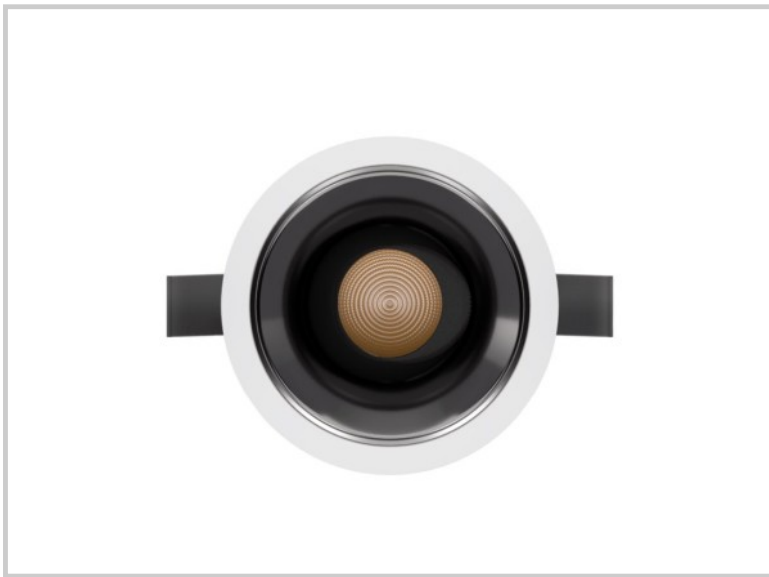

Reference: D41641

Kulo B 8W D41641

Diameter (mm)	Ø82
Embedding diameter (mm)	Ø75
Embedding depth (mm)	105
System power (W)	8W
Luminous flow (lm)	780lm
Voltage	220 - 240V AC 50/60Hz
Degree of protection	IP65 partie visible IP44 encastré
Luminaire life (h)	50'000
Driver lifetime (h)	50'000
Beam angle	11°
Finishing	White
Light source	Direct
UGR	<13
MacAdam	<3
IRC	>90
Fixation	Encastré
CDL type	Direct
Protection class	Classe II
Matter	Aluminium moulé sous pression
Warranty	5 years
Color temperature	2700K
Light regulation	On / Off
Operating temperature	-20 +40°C
Orientation	Oui
Efficiency	98lm/W
Reflector	Blanc mat