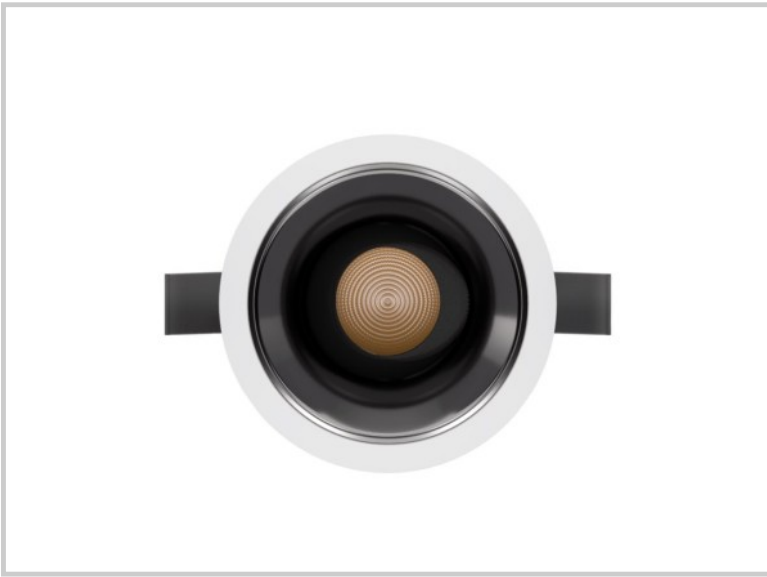

Reference: D41662

Kulo B 8W D41662

Diameter (mm)	Ø82
Embedding diameter (mm)	Ø75
Embedding depth (mm)	105
System power (W)	8W
Luminous flow (lm)	780lm
Voltage	220 - 240V AC 50/60Hz
Degree of protection	IP65 partie visible IP44 encastré
Luminaire life (h)	50'000
Driver lifetime (h)	50'000
Beam angle	11°
Finishing	White
Light source	Direct
UGR	<13
MacAdam	<3
IRC	>90
Fixation	Encastré
CDL type	Direct
Protection class	Classe II
Matter	Aluminium moulé sous pression
Warranty	5 years
Color temperature	4000K
Light regulation	On / Off
Operating temperature	-20 +40°C
Orientation	Oui
Efficiency	98lm/W
Reflector	Or brillant