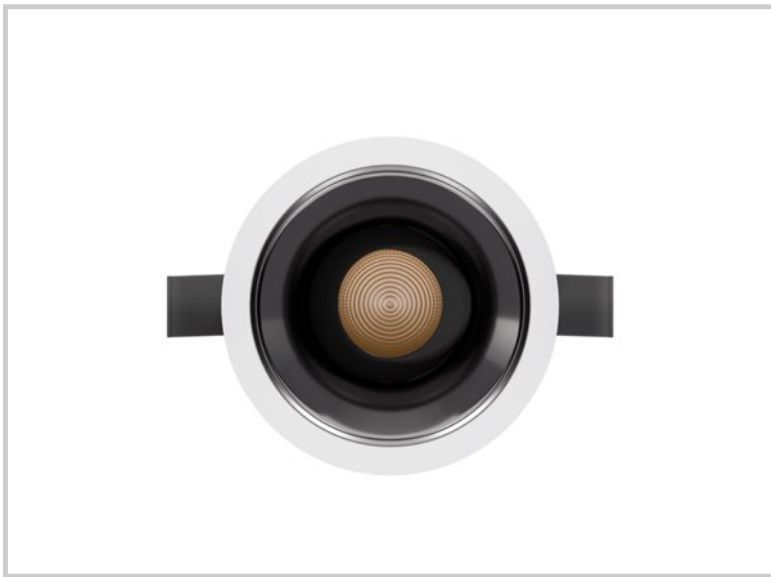

Reference: D41682

Kulo B 8W D41682

Diameter (mm)	Ø82
Embedding diameter (mm)	Ø75
Embedding depth (mm)	105
System power (W)	8W
Luminous flow (lm)	780lm
Voltage	220 - 240V AC 50/60Hz
Degree of protection	IP65 partie visible IP44 encastré
Luminaire life (h)	50'000
Driver lifetime (h)	50'000
Beam angle	18°
Finishing	White
Light source	Direct
UGR	<13
MacAdam	<3
IRC	>90
Fixation	Encastré
CDL type	Direct
Protection class	Classe II
Matter	Aluminium moulé sous pression
Warranty	5 years
Color temperature	2700K
Light regulation	On / Off
Operating temperature	-20 +40°C
Orientation	Oui
Efficiency	98lm/W
Reflector	Or brillant