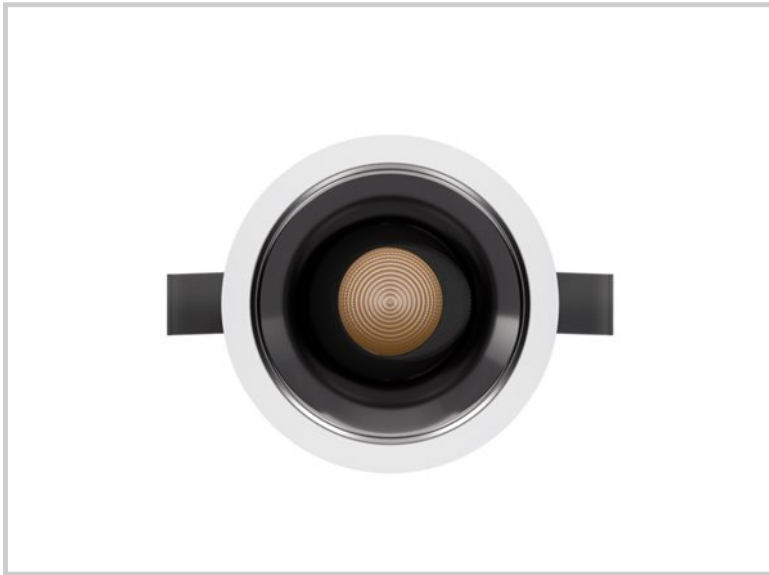

Reference: D41684

Kulo B 8W D41684

Diameter (mm)	Ø82
Embedding diameter (mm)	Ø75
Embedding depth (mm)	105
System power (W)	8W
Luminous flow (lm)	780lm
Voltage	220 - 240V AC 50/60Hz
Degree of protection	IP65 partie visible IP44 encastré
Luminaire life (h)	50'000
Driver lifetime (h)	50'000
Beam angle	18°
Finishing	White
Light source	Direct
UGR	<13
MacAdam	<3
IRC	>90
Fixation	Encastré
CDL type	Direct
Protection class	Classe II
Matter	Aluminium moulé sous pression
Warranty	5 years
Color temperature	2700K
Light regulation	On / Off
Operating temperature	-20 +40°C
Orientation	Oui
Efficiency	98lm/W
Reflector	Nickelé noir