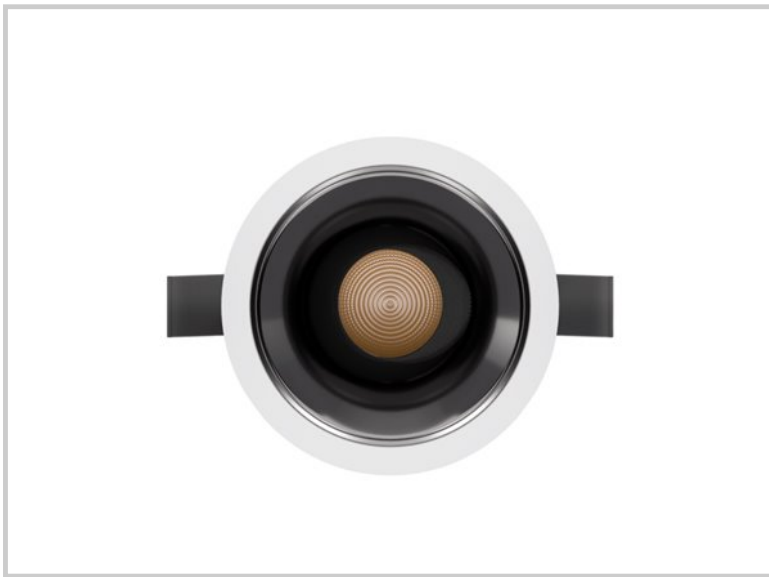

Reference: D41700

Kulo B 8W D41700

Diameter (mm)	Ø82
Embedding diameter (mm)	Ø75
Embedding depth (mm)	105
System power (W)	8W
Luminous flow (lm)	780lm
Voltage	220 - 240V AC 50/60Hz
Degree of protection	IP65 partie visible IP44 encastré
Luminaire life (h)	50'000
Driver lifetime (h)	50'000
Beam angle	18°
Finishing	White
Light source	Direct
UGR	<13
MacAdam	<3
IRC	>90
Fixation	Encastré
CDL type	Direct
Protection class	Classe II
Matter	Aluminium moulé sous pression
Warranty	5 years
Color temperature	4000K
Light regulation	On / Off
Operating temperature	-20 +40°C
Orientation	Oui
Efficiency	98lm/W
Reflector	Argent brillant