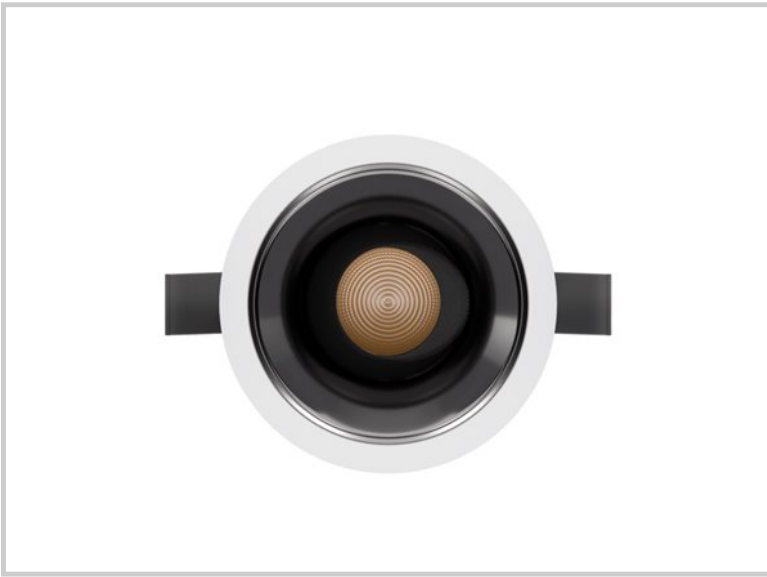

Reference: D41737

Kulo B 8W D41737

Diameter (mm)	Ø82
Embedding diameter (mm)	Ø75
Embedding depth (mm)	105
System power (W)	8W
Luminous flow (lm)	780lm
Voltage	220 - 240V AC 50/60Hz
Degree of protection	IP65 partie visible IP44 encastré
Luminaire life (h)	50'000
Driver lifetime (h)	50'000
Beam angle	25°
Finishing	White
Light source	Direct
UGR	<13
MacAdam	<3
IRC	>90
Fixation	Encastré
CDL type	Direct
Protection class	Classe II
Matter	Aluminium moulé sous pression
Warranty	5 years
Color temperature	3000K
Light regulation	Dali
Operating temperature	-20 +40°C
Orientation	Oui
Efficiency	98lm/W
Reflector	Or brillant