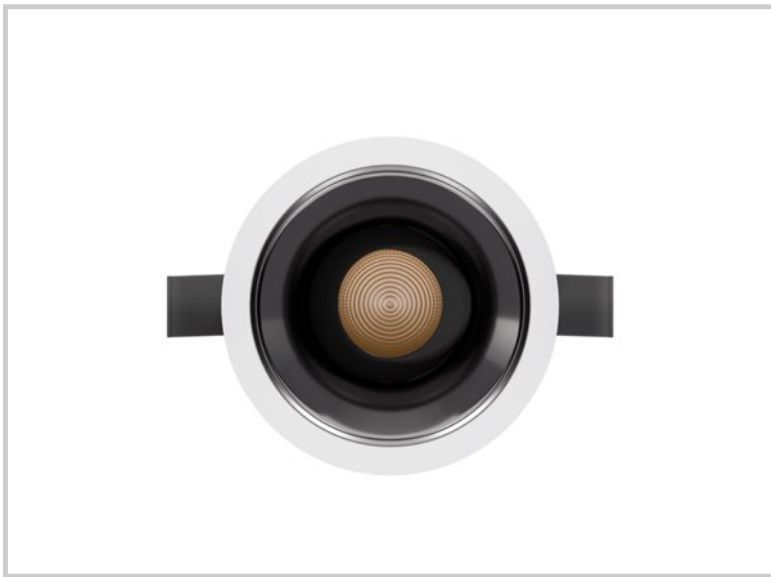

Reference: D41796

Kulo B 8W D41796

Diameter (mm)	Ø82
Embedding diameter (mm)	Ø75
Embedding depth (mm)	105
System power (W)	8W
Luminous flow (lm)	780lm
Voltage	220 - 240V AC 50/60Hz
Degree of protection	IP65 partie visible IP44 encastré
Luminaire life (h)	50'000
Driver lifetime (h)	50'000
Beam angle	38°
Finishing	White
Light source	Direct
UGR	<13
MacAdam	<3
IRC	>90
Fixation	Encastré
CDL type	Direct
Protection class	Classe II
Matter	Aluminium moulé sous pression
Warranty	5 years
Color temperature	5000K
Light regulation	Dali
Operating temperature	-20 +40°C
Orientation	Oui
Efficiency	98lm/W
Reflector	Blanc mat