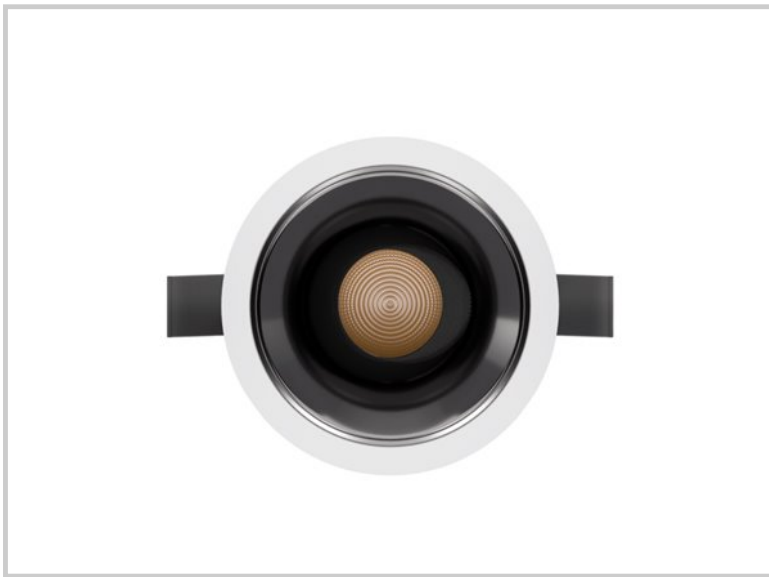

Reference: D41797

Kulo B 8W D41797

Diameter (mm)	Ø82
Embedding diameter (mm)	Ø75
Embedding depth (mm)	105
System power (W)	8W
Luminous flow (lm)	780lm
Voltage	220 - 240V AC 50/60Hz
Degree of protection	IP65 partie visible IP44 encastré
Luminaire life (h)	50'000
Driver lifetime (h)	50'000
Beam angle	38°
Finishing	White
Light source	Direct
UGR	<13
MacAdam	<3
IRC	>90
Fixation	Encastré
CDL type	Direct
Protection class	Classe II
Matter	Aluminium moulé sous pression
Warranty	5 years
Color temperature	5000K
Light regulation	Dali
Operating temperature	-20 +40°C
Orientation	Oui
Efficiency	98lm/W
Reflector	Or brillant