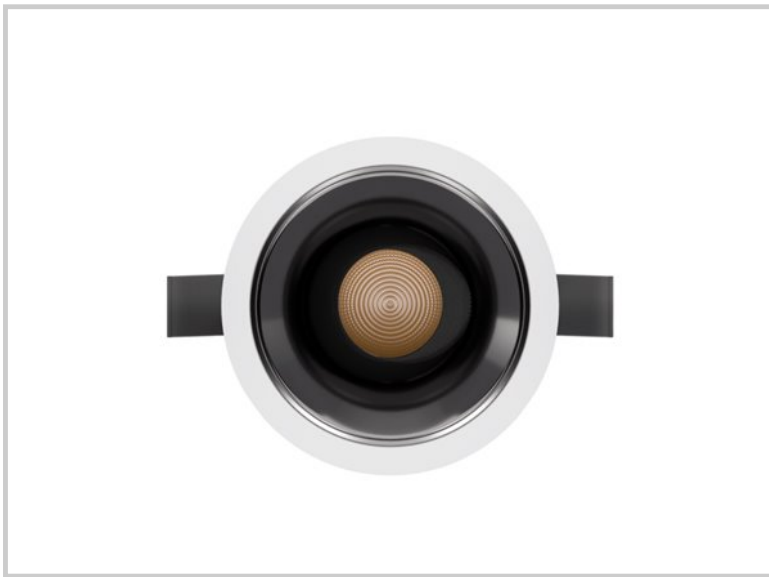

Reference: D41805

Kulo B 8W D41805

Diameter (mm)	Ø82
Embedding diameter (mm)	Ø75
Embedding depth (mm)	105
System power (W)	8W
Luminous flow (lm)	780lm
Voltage	220 - 240V AC 50/60Hz
Degree of protection	IP65 partie visible IP44 encastré
Luminaire life (h)	50'000
Driver lifetime (h)	50'000
Beam angle	50°
Finishing	White
Light source	Direct
UGR	<13
MacAdam	<3
IRC	>90
Fixation	Encastré
CDL type	Direct
Protection class	Classe II
Matter	Aluminium moulé sous pression
Warranty	5 years
Color temperature	2700K
Light regulation	Dali
Operating temperature	-20 +40°C
Orientation	Oui
Efficiency	98lm/W
Reflector	Argent brillant