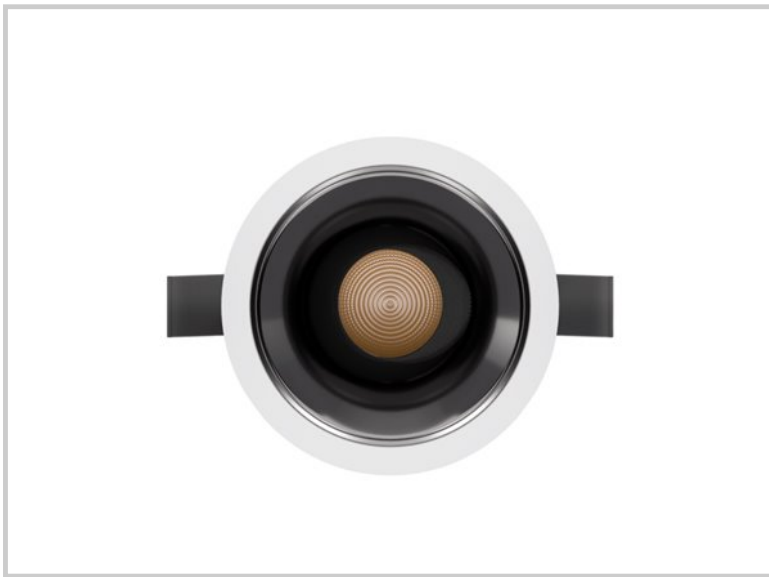

Reference: D41845

Kulo B 8W D41845

Diameter (mm)	Ø82
Embedding diameter (mm)	Ø75
Embedding depth (mm)	105
System power (W)	8W
Luminous flow (lm)	780lm
Voltage	220 - 240V AC 50/60Hz
Degree of protection	IP65 partie visible IP44 encastré
Luminaire life (h)	50'000
Driver lifetime (h)	50'000
Beam angle	Lèche mur asymetrique
Finishing	White
Light source	Direct
UGR	<13
MacAdam	<3
IRC	>90
Fixation	Encastré
CDL type	Direct
Protection class	Classe II
Matter	Aluminium moulé sous pression
Warranty	5 years
Color temperature	2700K
Light regulation	Dali
Operating temperature	-20 +40°C
Orientation	Oui
Efficiency	98lm/W
Reflector	Argent brillant