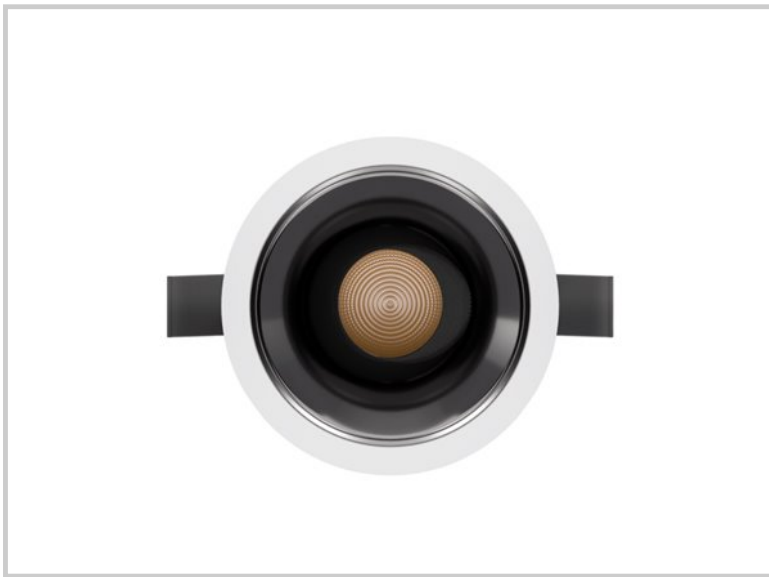

Reference: D41885

Kulo B 12W D41885

Diameter (mm)	Ø82
Embedding diameter (mm)	Ø75
Embedding depth (mm)	105
System power (W)	12W
Luminous flow (lm)	1150lm
Voltage	220 - 240V AC 50/60Hz
Degree of protection	IP65 partie visible IP44 encastré
Luminaire life (h)	50'000
Driver lifetime (h)	50'000
Beam angle	18°
Finishing	White
Light source	Direct
UGR	<13
MacAdam	<3
IRC	>90
Fixation	Encastré
CDL type	Direct
Protection class	Classe II
Matter	Aluminium moulé sous pression
Warranty	5 years
Color temperature	2700K
Light regulation	Dali
Operating temperature	-20 +40°C
Orientation	Oui
Efficiency	95lm/W
Reflector	Argent brillant