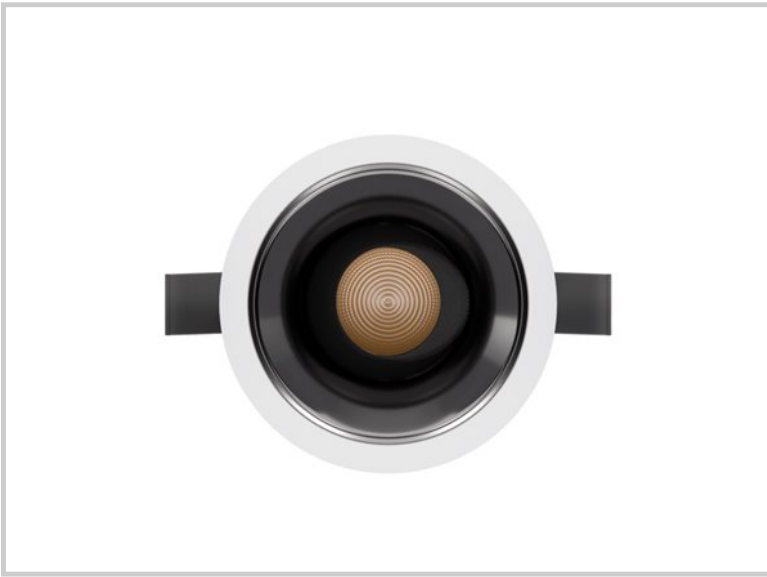

Reference: D41941

Kulo B 12W D41941

Diameter (mm)	Ø82
Embedding diameter (mm)	Ø75
Embedding depth (mm)	105
System power (W)	12W
Luminous flow (lm)	1150lm
Voltage	220 - 240V AC 50/60Hz
Degree of protection	IP65 partie visible IP44 encastré
Luminaire life (h)	50'000
Driver lifetime (h)	50'000
Beam angle	25°
Finishing	White
Light source	Direct
UGR	<13
MacAdam	<3
IRC	>90
Fixation	Encastré
CDL type	Direct
Protection class	Classe II
Matter	Aluminium moulé sous pression
Warranty	5 years
Color temperature	4000K
Light regulation	On / Off
Operating temperature	-20 +40°C
Orientation	Oui
Efficiency	95lm/W
Reflector	Blanc mat