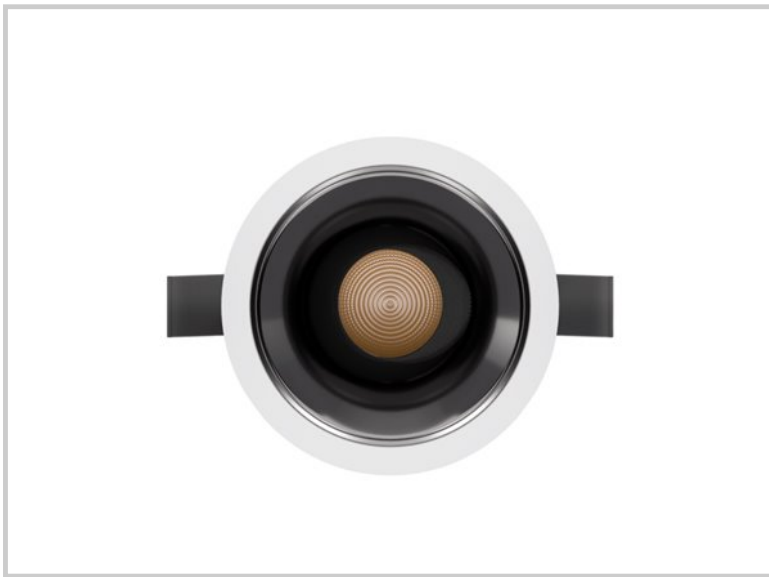

Reference: D41975

Kulo B 12W D41975

Diameter (mm)	Ø82
Embedding diameter (mm)	Ø75
Embedding depth (mm)	105
System power (W)	12W
Luminous flow (lm)	1150lm
Voltage	220 - 240V AC 50/60Hz
Degree of protection	IP65 partie visible IP44 encastré
Luminaire life (h)	50'000
Driver lifetime (h)	50'000
Beam angle	38°
Finishing	White
Light source	Direct
UGR	<13
MacAdam	<3
IRC	>90
Fixation	Encastré
CDL type	Direct
Protection class	Classe II
Matter	Aluminium moulé sous pression
Warranty	5 years
Color temperature	3000K
Light regulation	Dali
Operating temperature	-20 +40°C
Orientation	Oui
Efficiency	95lm/W
Reflector	Argent brillant