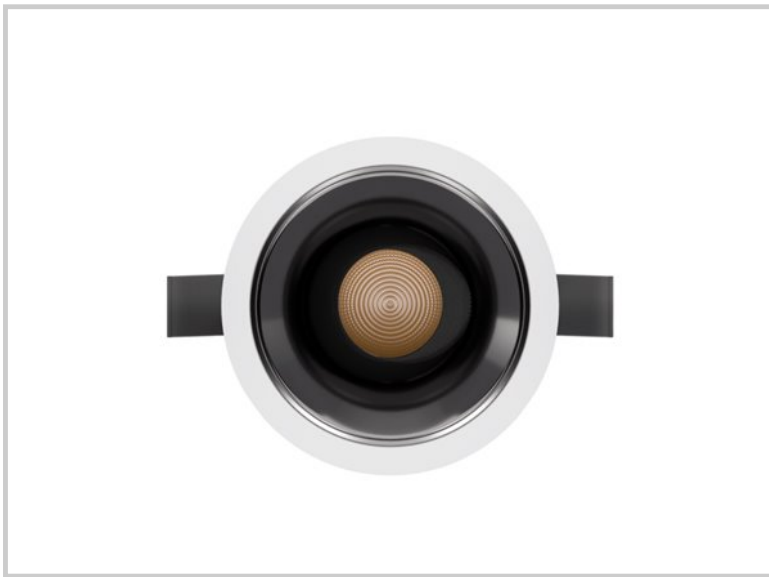

Reference: D41994

Kulo B 12W D41994

Diameter (mm)	Ø82
Embedding diameter (mm)	Ø75
Embedding depth (mm)	105
System power (W)	12W
Luminous flow (lm)	1150lm
Voltage	220 - 240V AC 50/60Hz
Degree of protection	IP65 partie visible IP44 encastré
Luminaire life (h)	50'000
Driver lifetime (h)	50'000
Beam angle	38°
Finishing	White
Light source	Direct
UGR	<13
MacAdam	<3
IRC	>90
Fixation	Encastré
CDL type	Direct
Protection class	Classe II
Matter	Aluminium moulé sous pression
Warranty	5 years
Color temperature	5000K
Light regulation	On / Off
Operating temperature	-20 +40°C
Orientation	Oui
Efficiency	95lm/W
Reflector	Nickelé noir