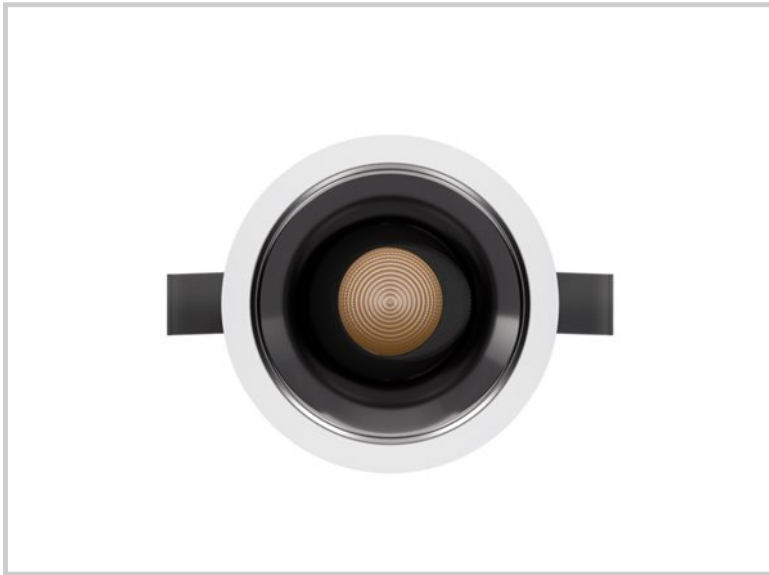

Reference: D42021

Kulo B 12W D42021

Diameter (mm)	Ø82
Embedding diameter (mm)	Ø75
Embedding depth (mm)	105
System power (W)	12W
Luminous flow (lm)	1150lm
Voltage	220 - 240V AC 50/60Hz
Degree of protection	IP65 partie visible IP44 encastré
Luminaire life (h)	50'000
Driver lifetime (h)	50'000
Beam angle	50°
Finishing	White
Light source	Direct
UGR	<13
MacAdam	<3
IRC	>90
Fixation	Encastré
CDL type	Direct
Protection class	Classe II
Matter	Aluminium moulé sous pression
Warranty	5 years
Color temperature	4000K
Light regulation	On / Off
Operating temperature	-20 +40°C
Orientation	Oui
Efficiency	95lm/W
Reflector	Blanc mat