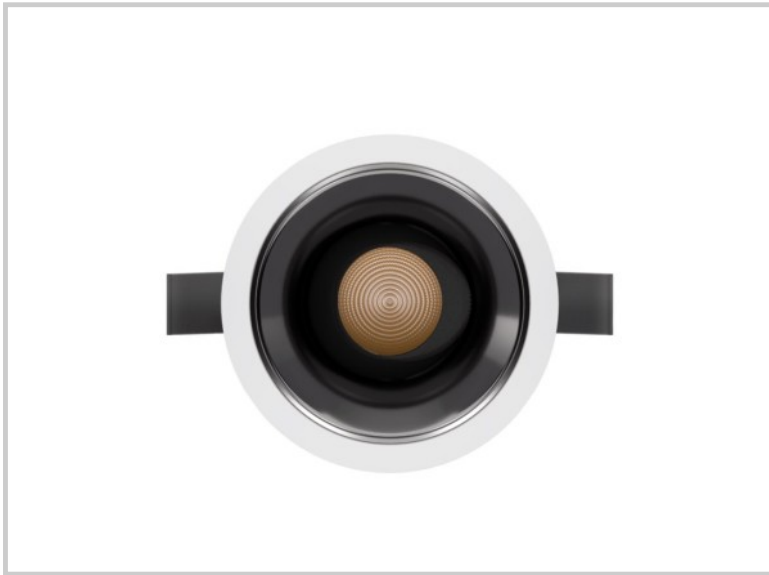

Reference: D42026

Kulo B 12W D42026

Diameter (mm)	Ø82
Embedding diameter (mm)	Ø75
Embedding depth (mm)	105
System power (W)	12W
Luminous flow (lm)	1150lm
Voltage	220 - 240V AC 50/60Hz
Degree of protection	IP65 partie visible IP44 encastré
Luminaire life (h)	50'000
Driver lifetime (h)	50'000
Beam angle	50°
Finishing	White
Light source	Direct
UGR	<13
MacAdam	<3
IRC	>90
Fixation	Encastré
CDL type	Direct
Protection class	Classe II
Matter	Aluminium moulé sous pression
Warranty	5 years
Color temperature	4000K
Light regulation	Dali
Operating temperature	-20 +40°C
Orientation	Oui
Efficiency	95lm/W
Reflector	Blanc mat