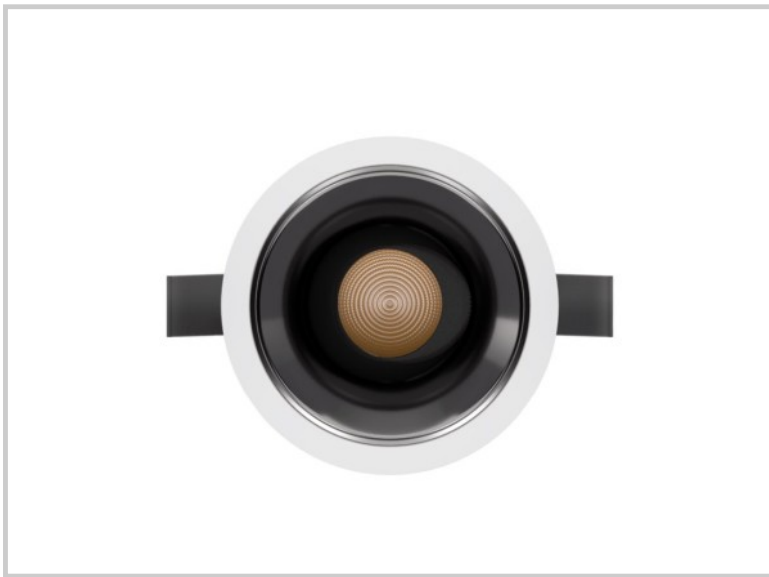

Reference: D42069

Kulo B 12W D42069

Diameter (mm)	Ø82
Embedding diameter (mm)	Ø75
Embedding depth (mm)	105
System power (W)	12W
Luminous flow (lm)	1150lm
Voltage	220 - 240V AC 50/60Hz
Degree of protection	IP65 partie visible IP44 encastré
Luminaire life (h)	50'000
Driver lifetime (h)	50'000
Beam angle	Lèche mur asymetrique
Finishing	White
Light source	Direct
UGR	<13
MacAdam	<3
IRC	>90
Fixation	Encastré
CDL type	Direct
Protection class	Classe II
Matter	Aluminium moulé sous pression
Warranty	5 years
Color temperature	4000K
Light regulation	Dali
Operating temperature	-20 +40°C
Orientation	Oui
Efficiency	95lm/W
Reflector	Nickelé noir