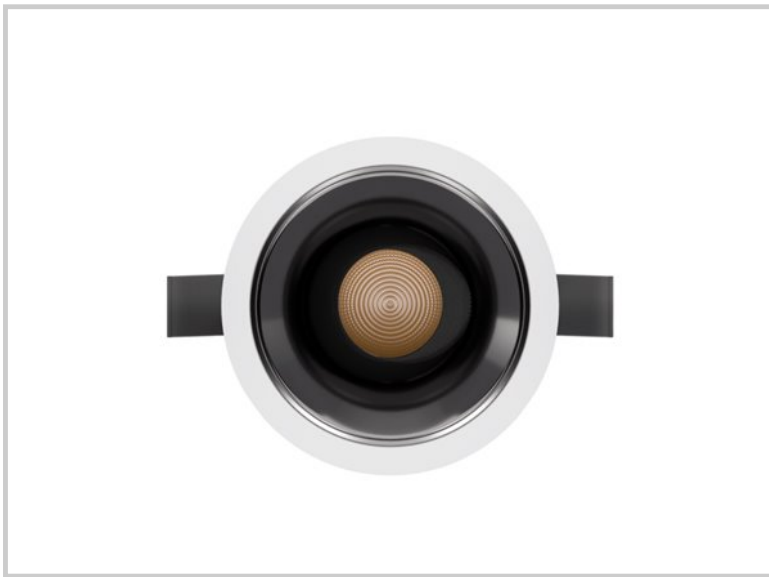

Reference: D42096

Kulo B 15W D42096

Diameter (mm)	Ø82
Embedding diameter (mm)	Ø75
Embedding depth (mm)	105
System power (W)	15W
Luminous flow (lm)	1250lm
Voltage	220 - 240V AC 50/60Hz
Degree of protection	IP65 partie visible IP44 encastré
Luminaire life (h)	50'000
Driver lifetime (h)	50'000
Beam angle	18°
Finishing	White
Light source	Direct
UGR	<13
MacAdam	<3
IRC	>90
Fixation	Encastré
CDL type	Direct
Protection class	Classe II
Matter	Aluminium moulé sous pression
Warranty	5 years
Color temperature	3000K
Light regulation	Dali
Operating temperature	-20 +40°C
Orientation	Oui
Efficiency	83lm/W
Reflector	Blanc mat