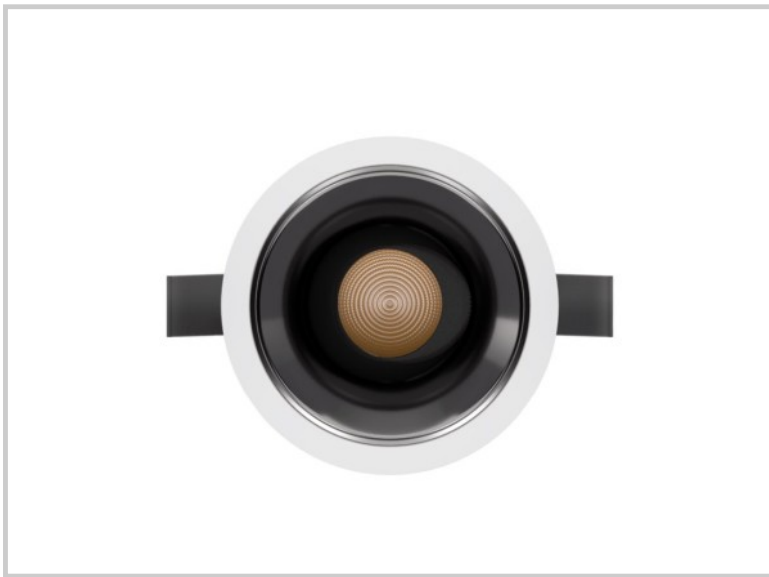

Reference: D42102

Kulo B 15W D42102

Diameter (mm)	Ø82
Embedding diameter (mm)	Ø75
Embedding depth (mm)	105
System power (W)	15W
Luminous flow (lm)	1250lm
Voltage	220 - 240V AC 50/60Hz
Degree of protection	IP65 partie visible IP44 encastré
Luminaire life (h)	50'000
Driver lifetime (h)	50'000
Beam angle	18°
Finishing	White
Light source	Direct
UGR	<13
MacAdam	<3
IRC	>90
Fixation	Encastré
CDL type	Direct
Protection class	Classe II
Matter	Aluminium moulé sous pression
Warranty	5 years
Color temperature	4000K
Light regulation	On / Off
Operating temperature	-20 +40°C
Orientation	Oui
Efficiency	83lm/W
Reflector	Or brillant