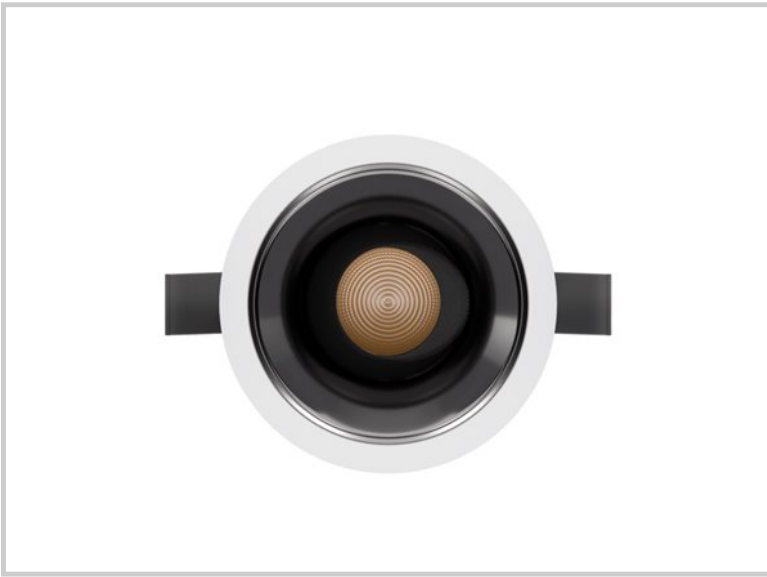

Reference: D42149

Kulo B 15W D42149

Diameter (mm)	Ø82
Embedding diameter (mm)	Ø75
Embedding depth (mm)	105
System power (W)	15W
Luminous flow (lm)	1250lm
Voltage	220 - 240V AC 50/60Hz
Degree of protection	IP65 partie visible IP44 encastré
Luminaire life (h)	50'000
Driver lifetime (h)	50'000
Beam angle	25°
Finishing	White
Light source	Direct
UGR	<13
MacAdam	<3
IRC	>90
Fixation	Encastré
CDL type	Direct
Protection class	Classe II
Matter	Aluminium moulé sous pression
Warranty	5 years
Color temperature	4000K
Light regulation	Dali
Operating temperature	-20 +40°C
Orientation	Oui
Efficiency	83lm/W
Reflector	Nickelé noir