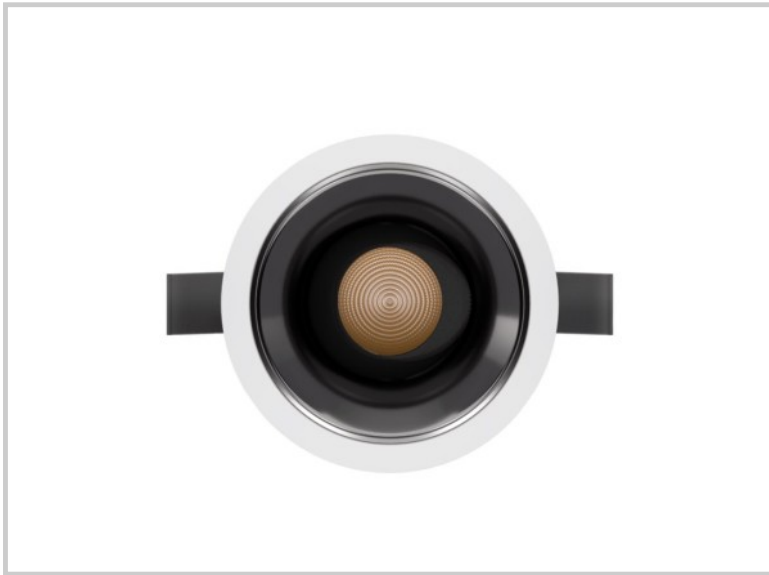

Reference: D42165

Kulo B 15W D42165

Diameter (mm)	Ø82
Embedding diameter (mm)	Ø75
Embedding depth (mm)	105
System power (W)	15W
Luminous flow (lm)	1250lm
Voltage	220 - 240V AC 50/60Hz
Degree of protection	IP65 partie visible IP44 encastré
Luminaire life (h)	50'000
Driver lifetime (h)	50'000
Beam angle	38°
Finishing	White
Light source	Direct
UGR	<13
MacAdam	<3
IRC	>90
Fixation	Encastré
CDL type	Direct
Protection class	Classe II
Matter	Aluminium moulé sous pression
Warranty	5 years
Color temperature	2700K
Light regulation	Dali
Operating temperature	-20 +40°C
Orientation	Oui
Efficiency	83lm/W
Reflector	Argent brillant