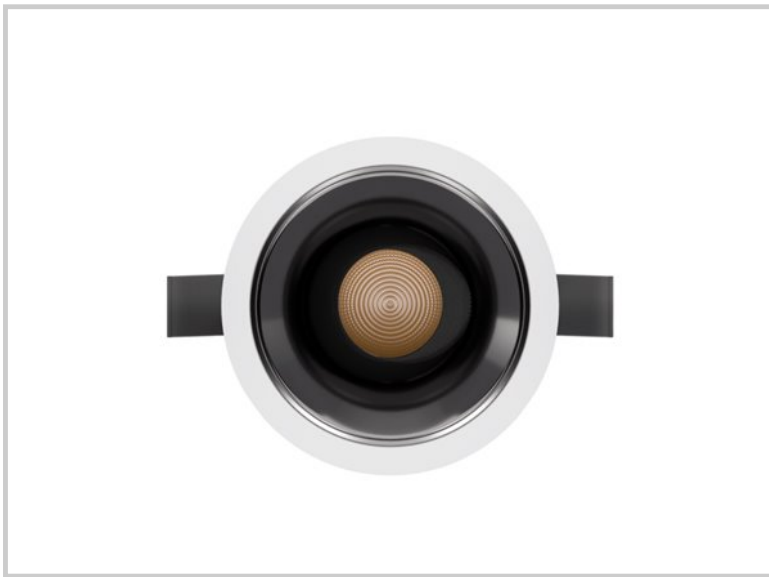

Reference: D42184

Kulo B 15W D42184

Diameter (mm)	Ø82
Embedding diameter (mm)	Ø75
Embedding depth (mm)	105
System power (W)	15W
Luminous flow (lm)	1250lm
Voltage	220 - 240V AC 50/60Hz
Degree of protection	IP65 partie visible IP44 encastré
Luminaire life (h)	50'000
Driver lifetime (h)	50'000
Beam angle	38°
Finishing	White
Light source	Direct
UGR	<13
MacAdam	<3
IRC	>90
Fixation	Encastré
CDL type	Direct
Protection class	Classe II
Matter	Aluminium moulé sous pression
Warranty	5 years
Color temperature	4000K
Light regulation	On / Off
Operating temperature	-20 +40°C
Orientation	Oui
Efficiency	83lm/W
Reflector	Nickelé noir