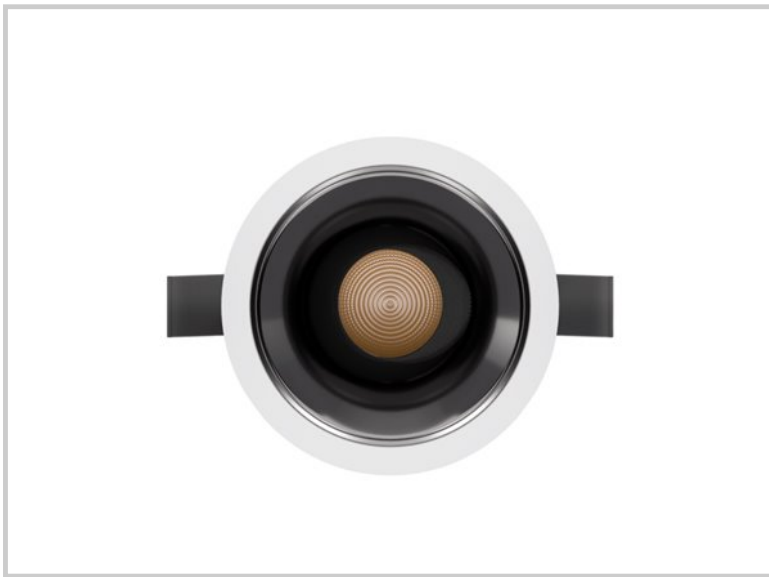

Reference: D42187

Kulo B 15W D42187

Diameter (mm)	Ø82
Embedding diameter (mm)	Ø75
Embedding depth (mm)	105
System power (W)	15W
Luminous flow (lm)	1250lm
Voltage	220 - 240V AC 50/60Hz
Degree of protection	IP65 partie visible IP44 encastré
Luminaire life (h)	50'000
Driver lifetime (h)	50'000
Beam angle	38°
Finishing	White
Light source	Direct
UGR	<13
MacAdam	<3
IRC	>90
Fixation	Encastré
CDL type	Direct
Protection class	Classe II
Matter	Aluminium moulé sous pression
Warranty	5 years
Color temperature	4000K
Light regulation	Dali
Operating temperature	-20 +40°C
Orientation	Oui
Efficiency	83lm/W
Reflector	Or brillant