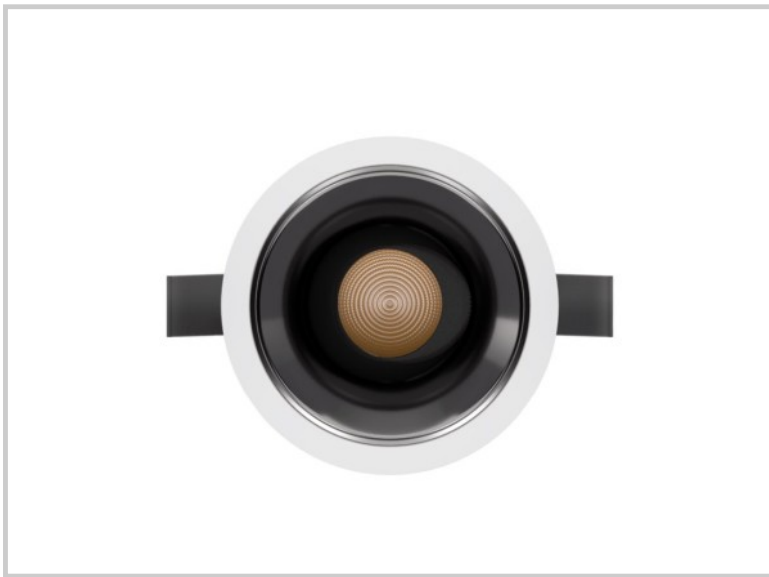

Reference: D42238

Kulo B 15W D42238

Diameter (mm)	Ø82
Embedding diameter (mm)	Ø75
Embedding depth (mm)	105
System power (W)	15W
Luminous flow (lm)	1250lm
Voltage	220 - 240V AC 50/60Hz
Degree of protection	IP65 partie visible IP44 encastré
Luminaire life (h)	50'000
Driver lifetime (h)	50'000
Beam angle	50°
Finishing	White
Light source	Direct
UGR	<13
MacAdam	<3
IRC	>90
Fixation	Encastré
CDL type	Direct
Protection class	Classe II
Matter	Aluminium moulé sous pression
Warranty	5 years
Color temperature	5000K
Light regulation	Dali
Operating temperature	-20 +40°C
Orientation	Oui
Efficiency	83lm/W
Reflector	Noir mat