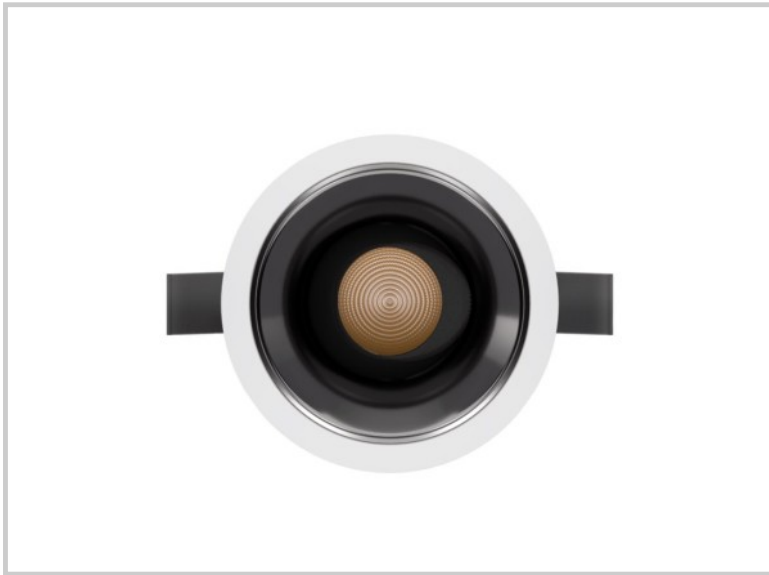

Reference: D42262

Kulo B 15W D42262

Diameter (mm)	Ø82
Embedding diameter (mm)	Ø75
Embedding depth (mm)	105
System power (W)	15W
Luminous flow (lm)	1250lm
Voltage	220 - 240V AC 50/60Hz
Degree of protection	IP65 partie visible IP44 encastré
Luminaire life (h)	50'000
Driver lifetime (h)	50'000
Beam angle	Lèche mur asymetrique
Finishing	White
Light source	Direct
UGR	<13
MacAdam	<3
IRC	>90
Fixation	Encastré
CDL type	Direct
Protection class	Classe II
Matter	Aluminium moulé sous pression
Warranty	5 years
Color temperature	4000K
Light regulation	On / Off
Operating temperature	-20 +40°C
Orientation	Oui
Efficiency	83lm/W
Reflector	Or brillant