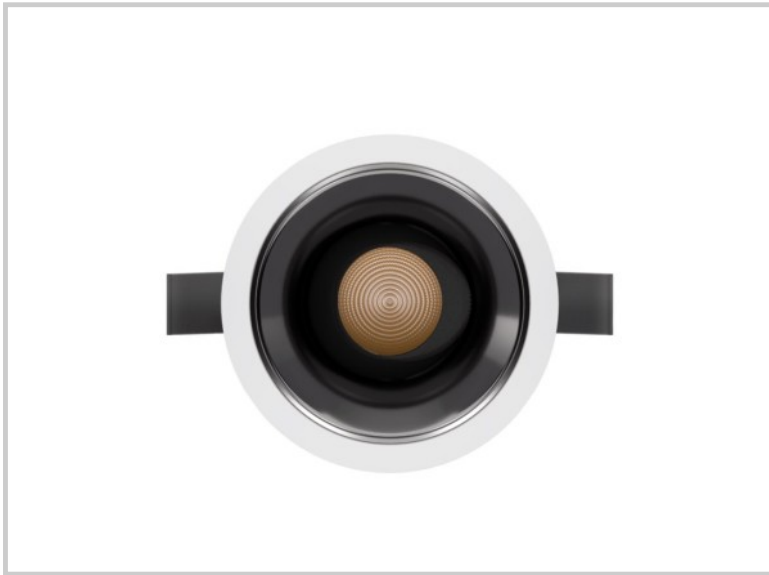

Reference: D42265

Kulo B 15W D42265

Diameter (mm)	Ø82
Embedding diameter (mm)	Ø75
Embedding depth (mm)	105
System power (W)	15W
Luminous flow (lm)	1250lm
Voltage	220 - 240V AC 50/60Hz
Degree of protection	IP65 partie visible IP44 encastré
Luminaire life (h)	50'000
Driver lifetime (h)	50'000
Beam angle	Lèche mur asymetrique
Finishing	White
Light source	Direct
UGR	<13
MacAdam	<3
IRC	>90
Fixation	Encastré
CDL type	Direct
Protection class	Classe II
Matter	Aluminium moulé sous pression
Warranty	5 years
Color temperature	4000K
Light regulation	Dali
Operating temperature	-20 +40°C
Orientation	Oui
Efficiency	83lm/W
Reflector	Argent brillant