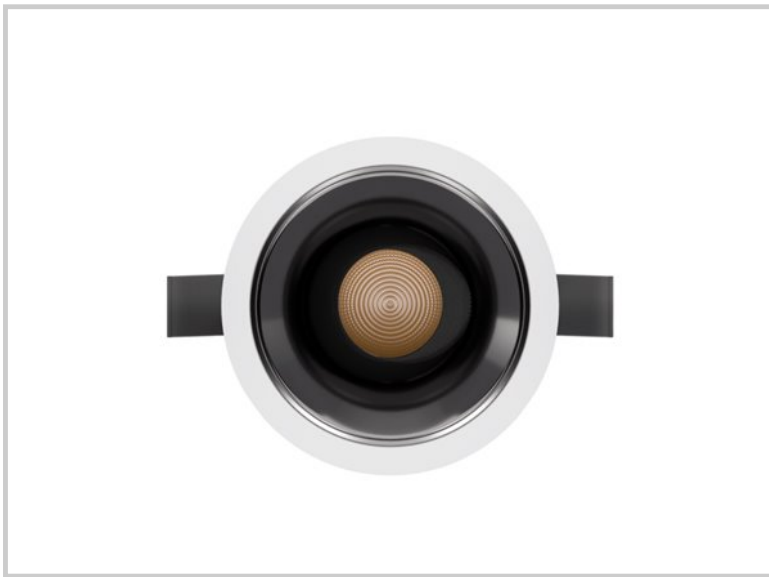

Reference: D42267

Kulo B 15W D42267

Diameter (mm)	Ø82
Embedding diameter (mm)	Ø75
Embedding depth (mm)	105
System power (W)	15W
Luminous flow (lm)	1250lm
Voltage	220 - 240V AC 50/60Hz
Degree of protection	IP65 partie visible IP44 encastré
Luminaire life (h)	50'000
Driver lifetime (h)	50'000
Beam angle	Lèche mur asymetrique
Finishing	White
Light source	Direct
UGR	<13
MacAdam	<3
IRC	>90
Fixation	Encastré
CDL type	Direct
Protection class	Classe II
Matter	Aluminium moulé sous pression
Warranty	5 years
Color temperature	4000K
Light regulation	Dali
Operating temperature	-20 +40°C
Orientation	Oui
Efficiency	83lm/W
Reflector	Or brillant